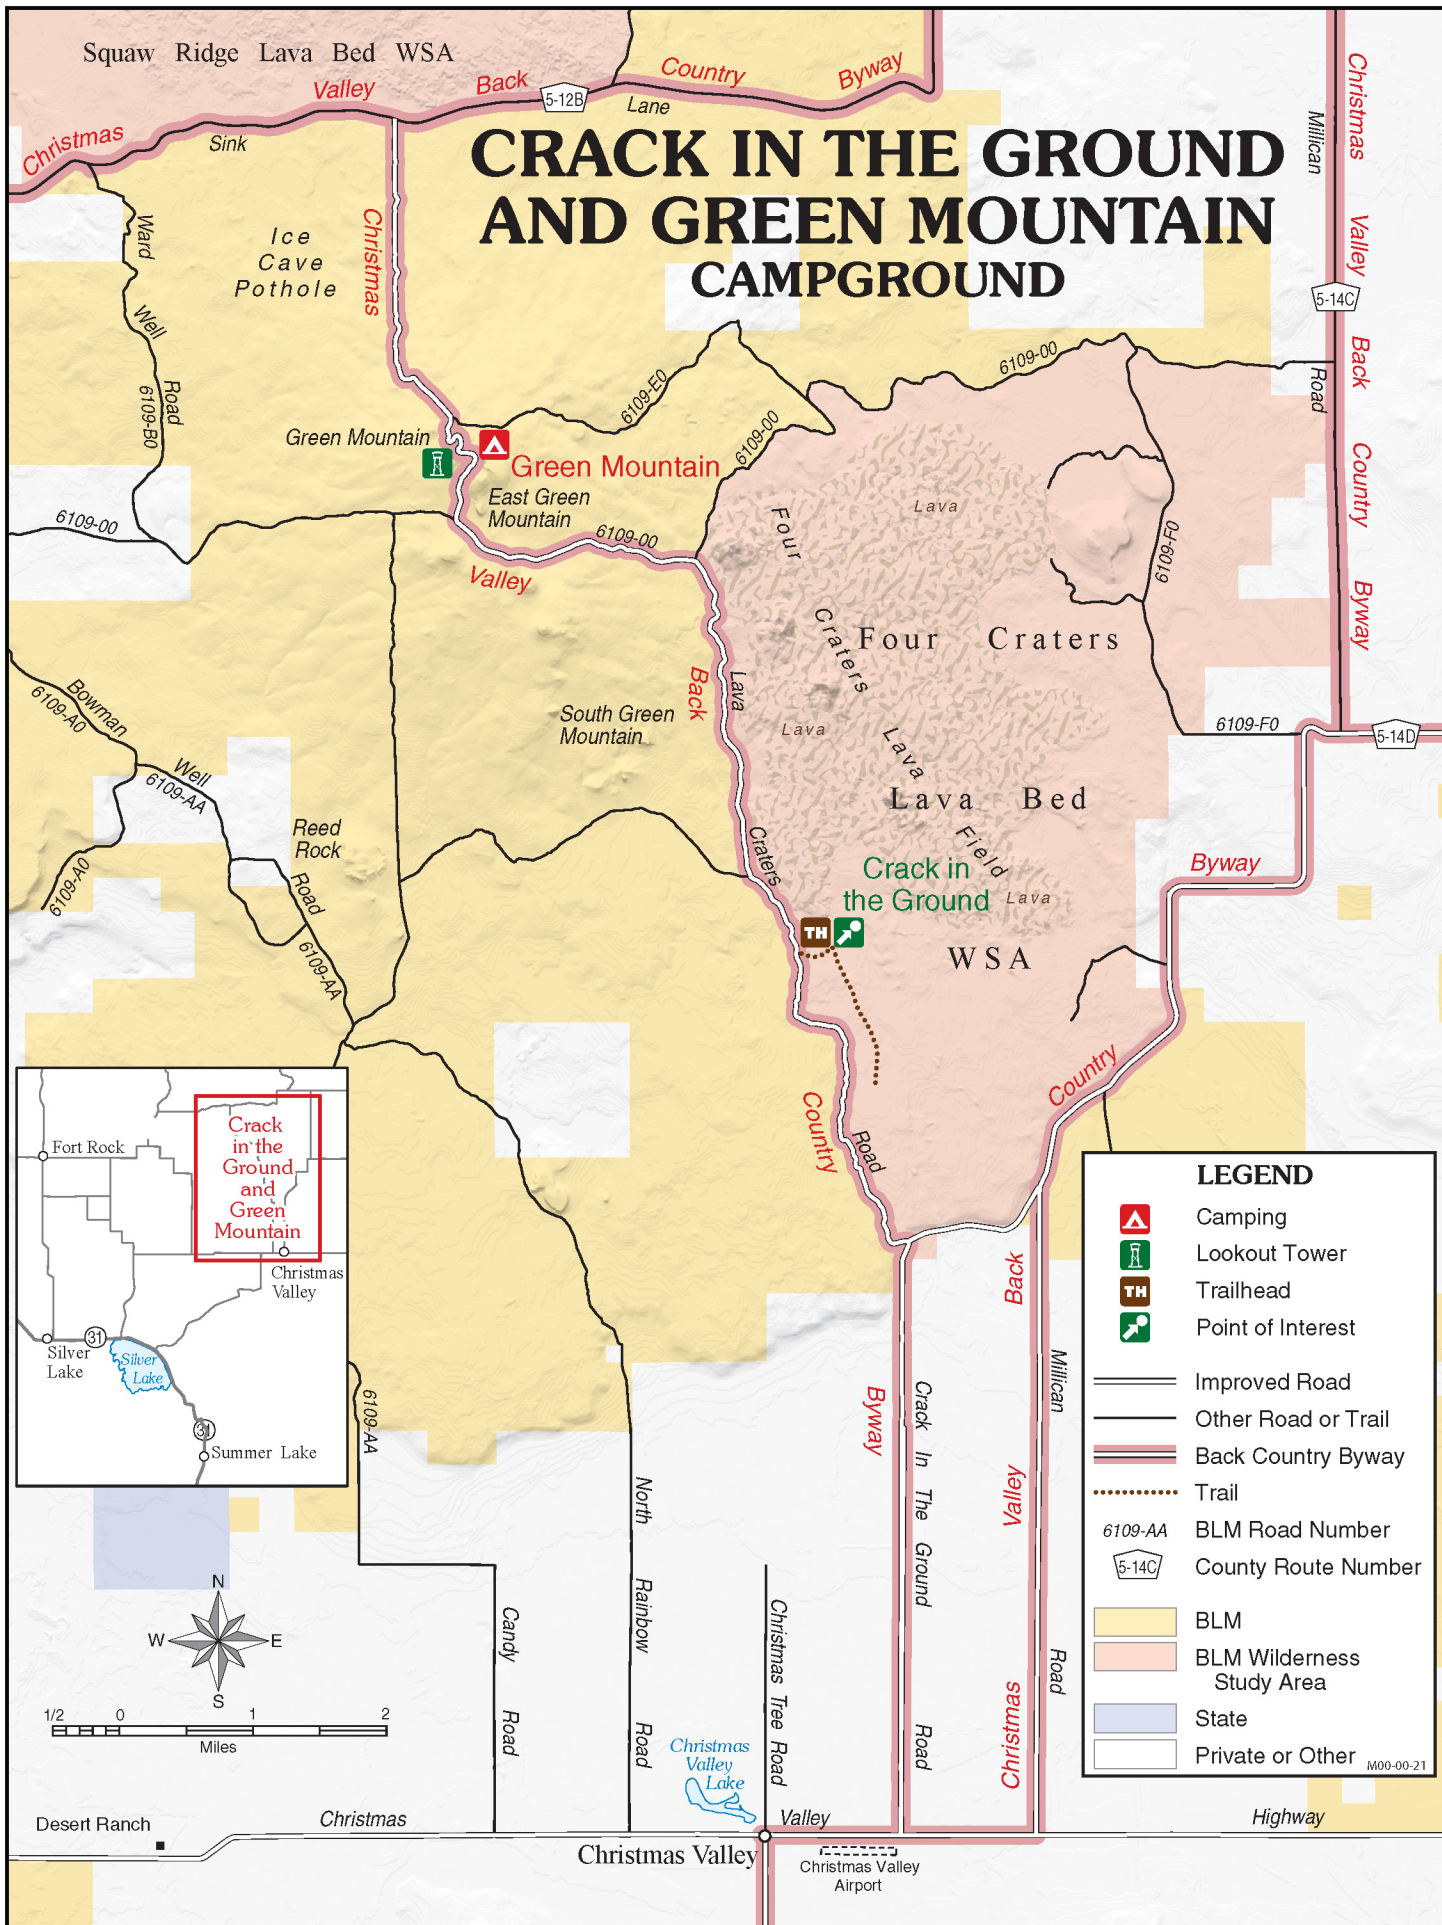

CRACK IN THE GROUND AND GREEN MOUNTAIN CAMPGROUND

LEGEND	
	Camping
	Lookout Tower
	Trailhead
	Point of Interest
	Improved Road
	Other Road or Trail
	Back Country Byway
	Trail
	BLM Road Number
	County Route Number
	BLM
	BLM Wilderness Study Area
	State
	Private or Other

M00-00-21