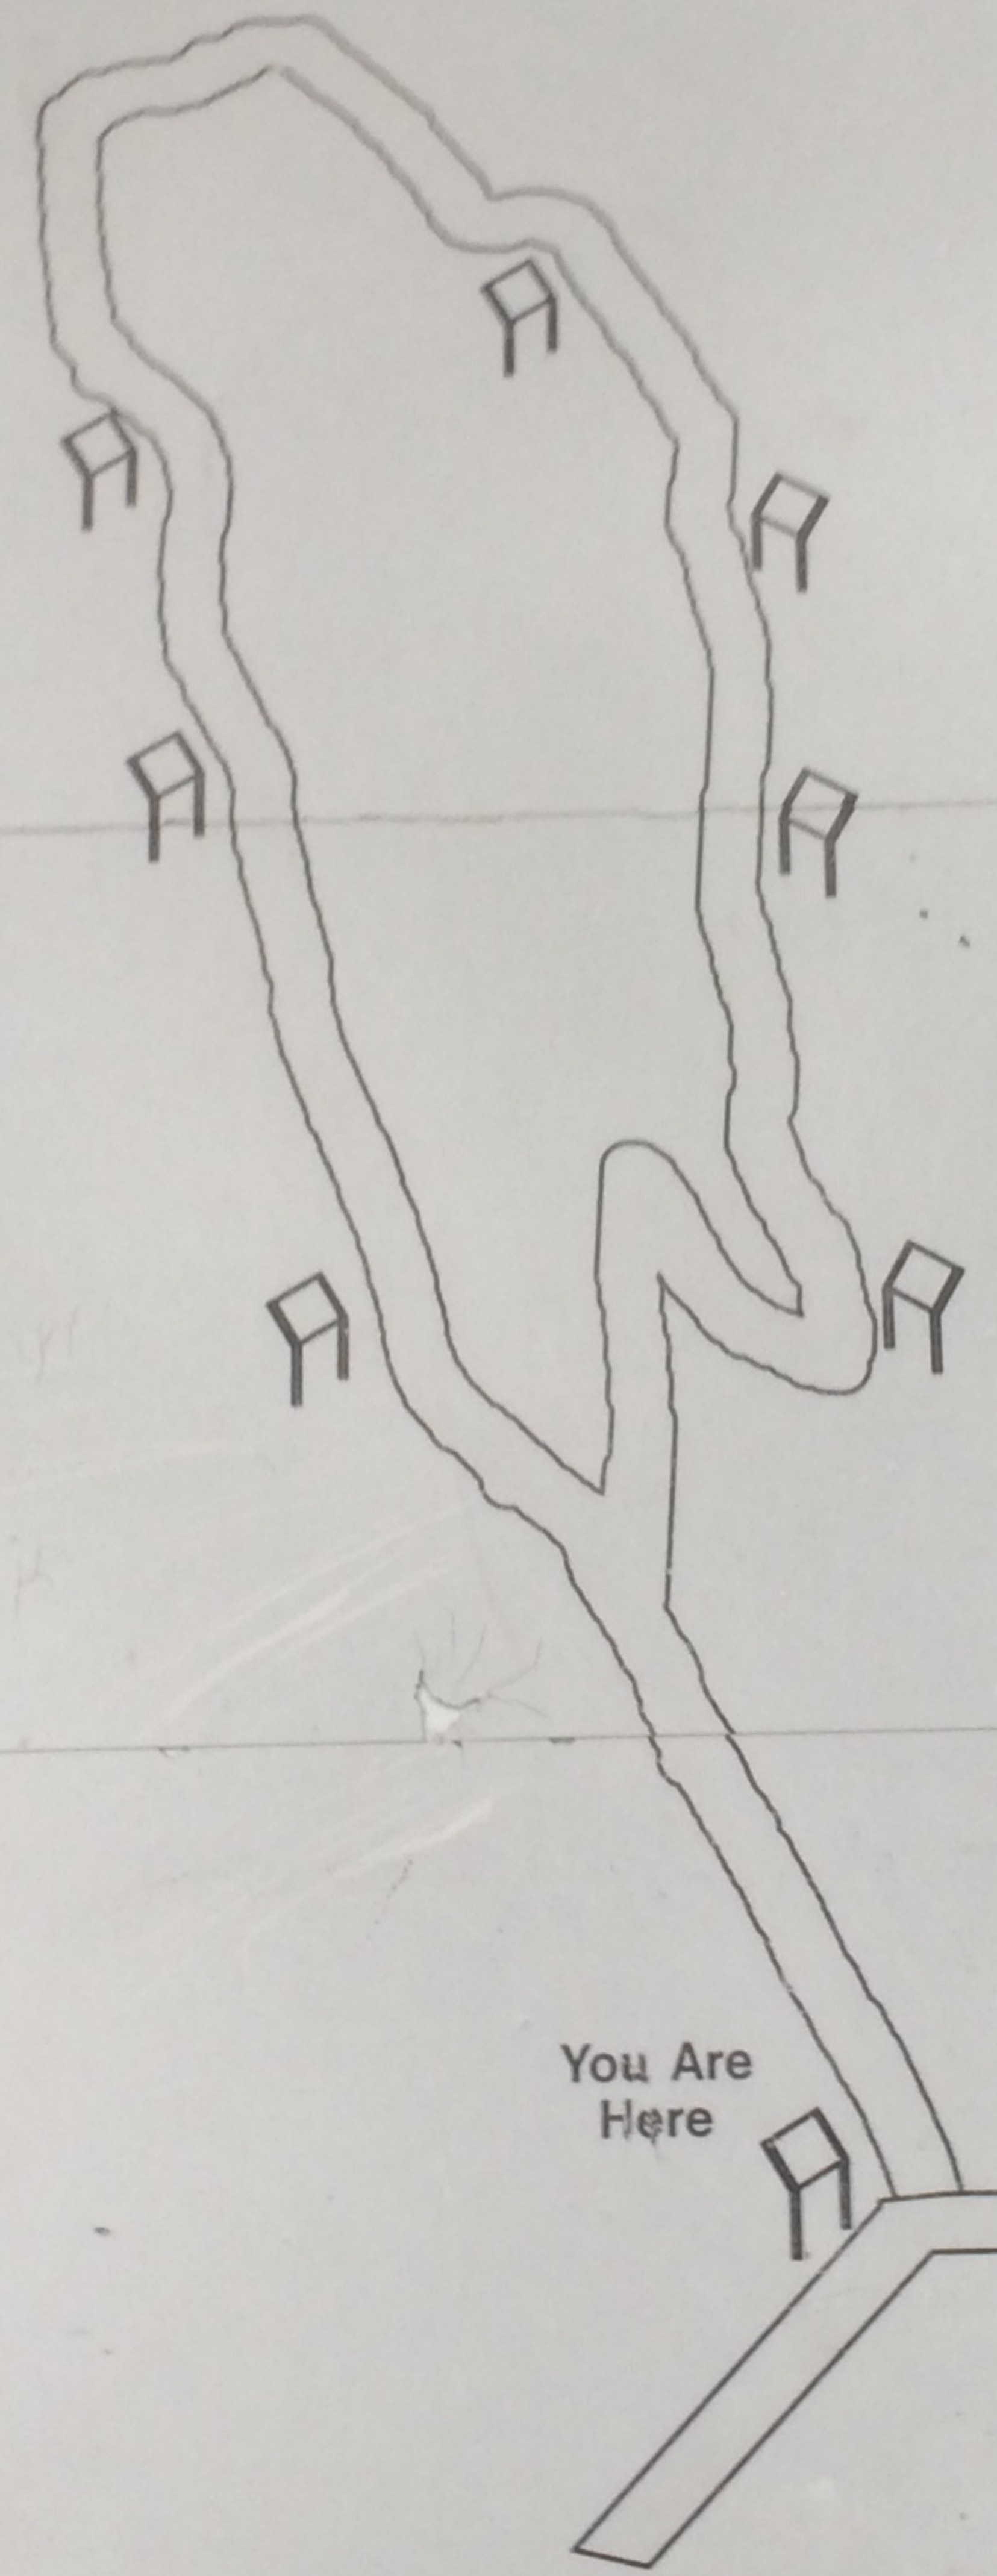

Devastated Area Interpretive Trail

Lassen Volcanic
National Park

Trail Profile

Trailhead Elevation: 6,446 ft.

Trail Grade: Max. 5%

Trail Cross Slope: Max. 2%

Trail Width: 6 Feet

Trail Length: 1,100 Feet

Trail Surface: Decomposed Granite

Legend

Trail

Sidewalk

Interpretive &
Audio Exhibits

User Groups

Service Dogs Allowed