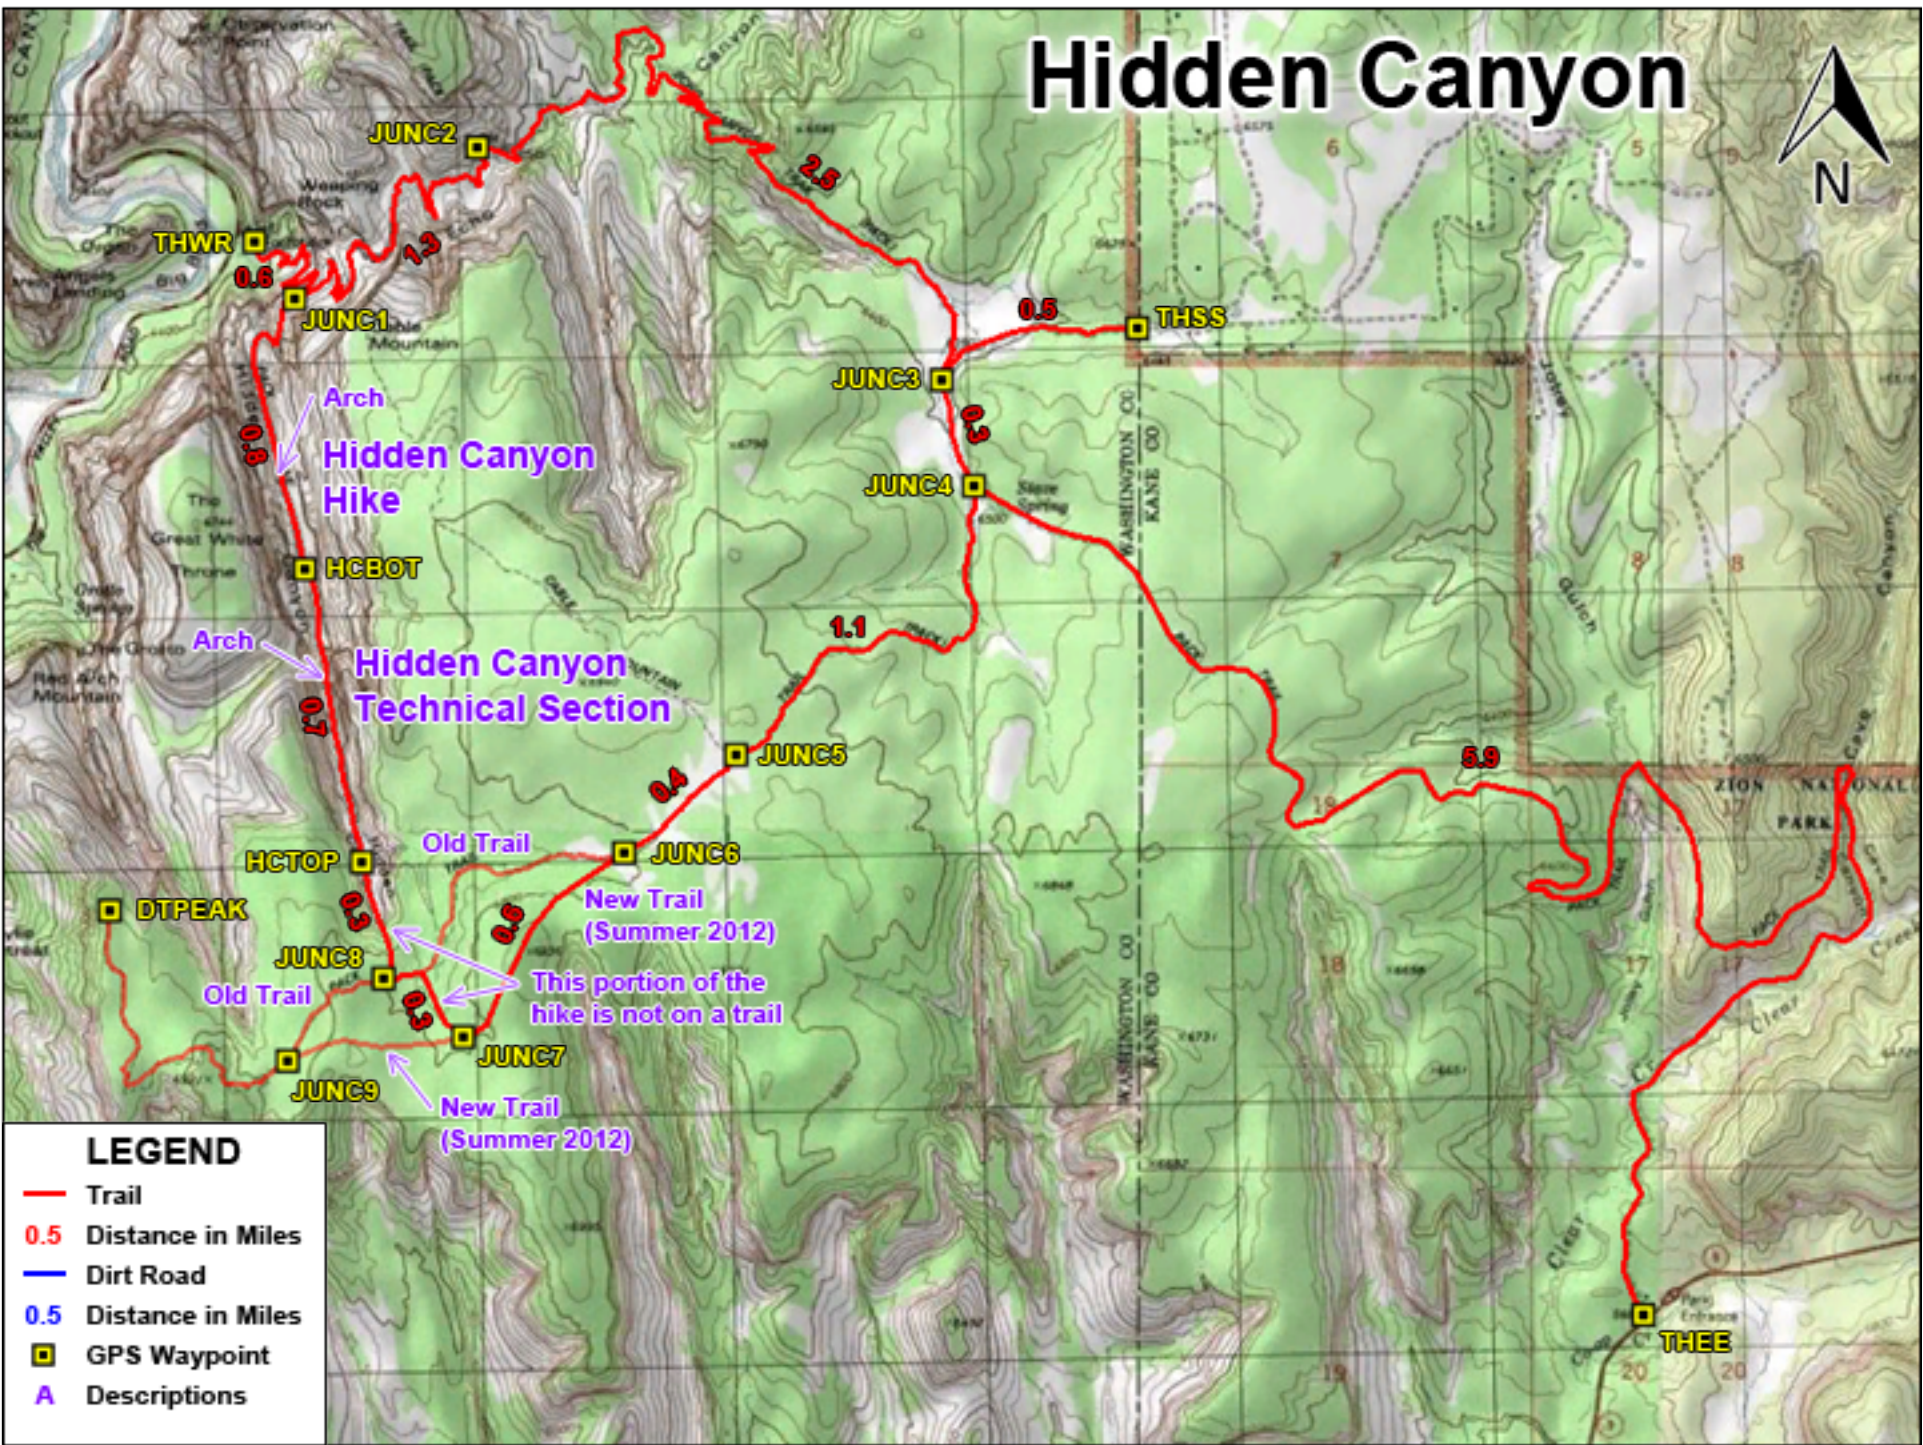

Hidden Canyon

LEGEND

- Trail
- 0.5 Distance in Miles
- Dirt Road
- 0.5 Distance in Miles
- GPS Waypoint
- A Descriptions