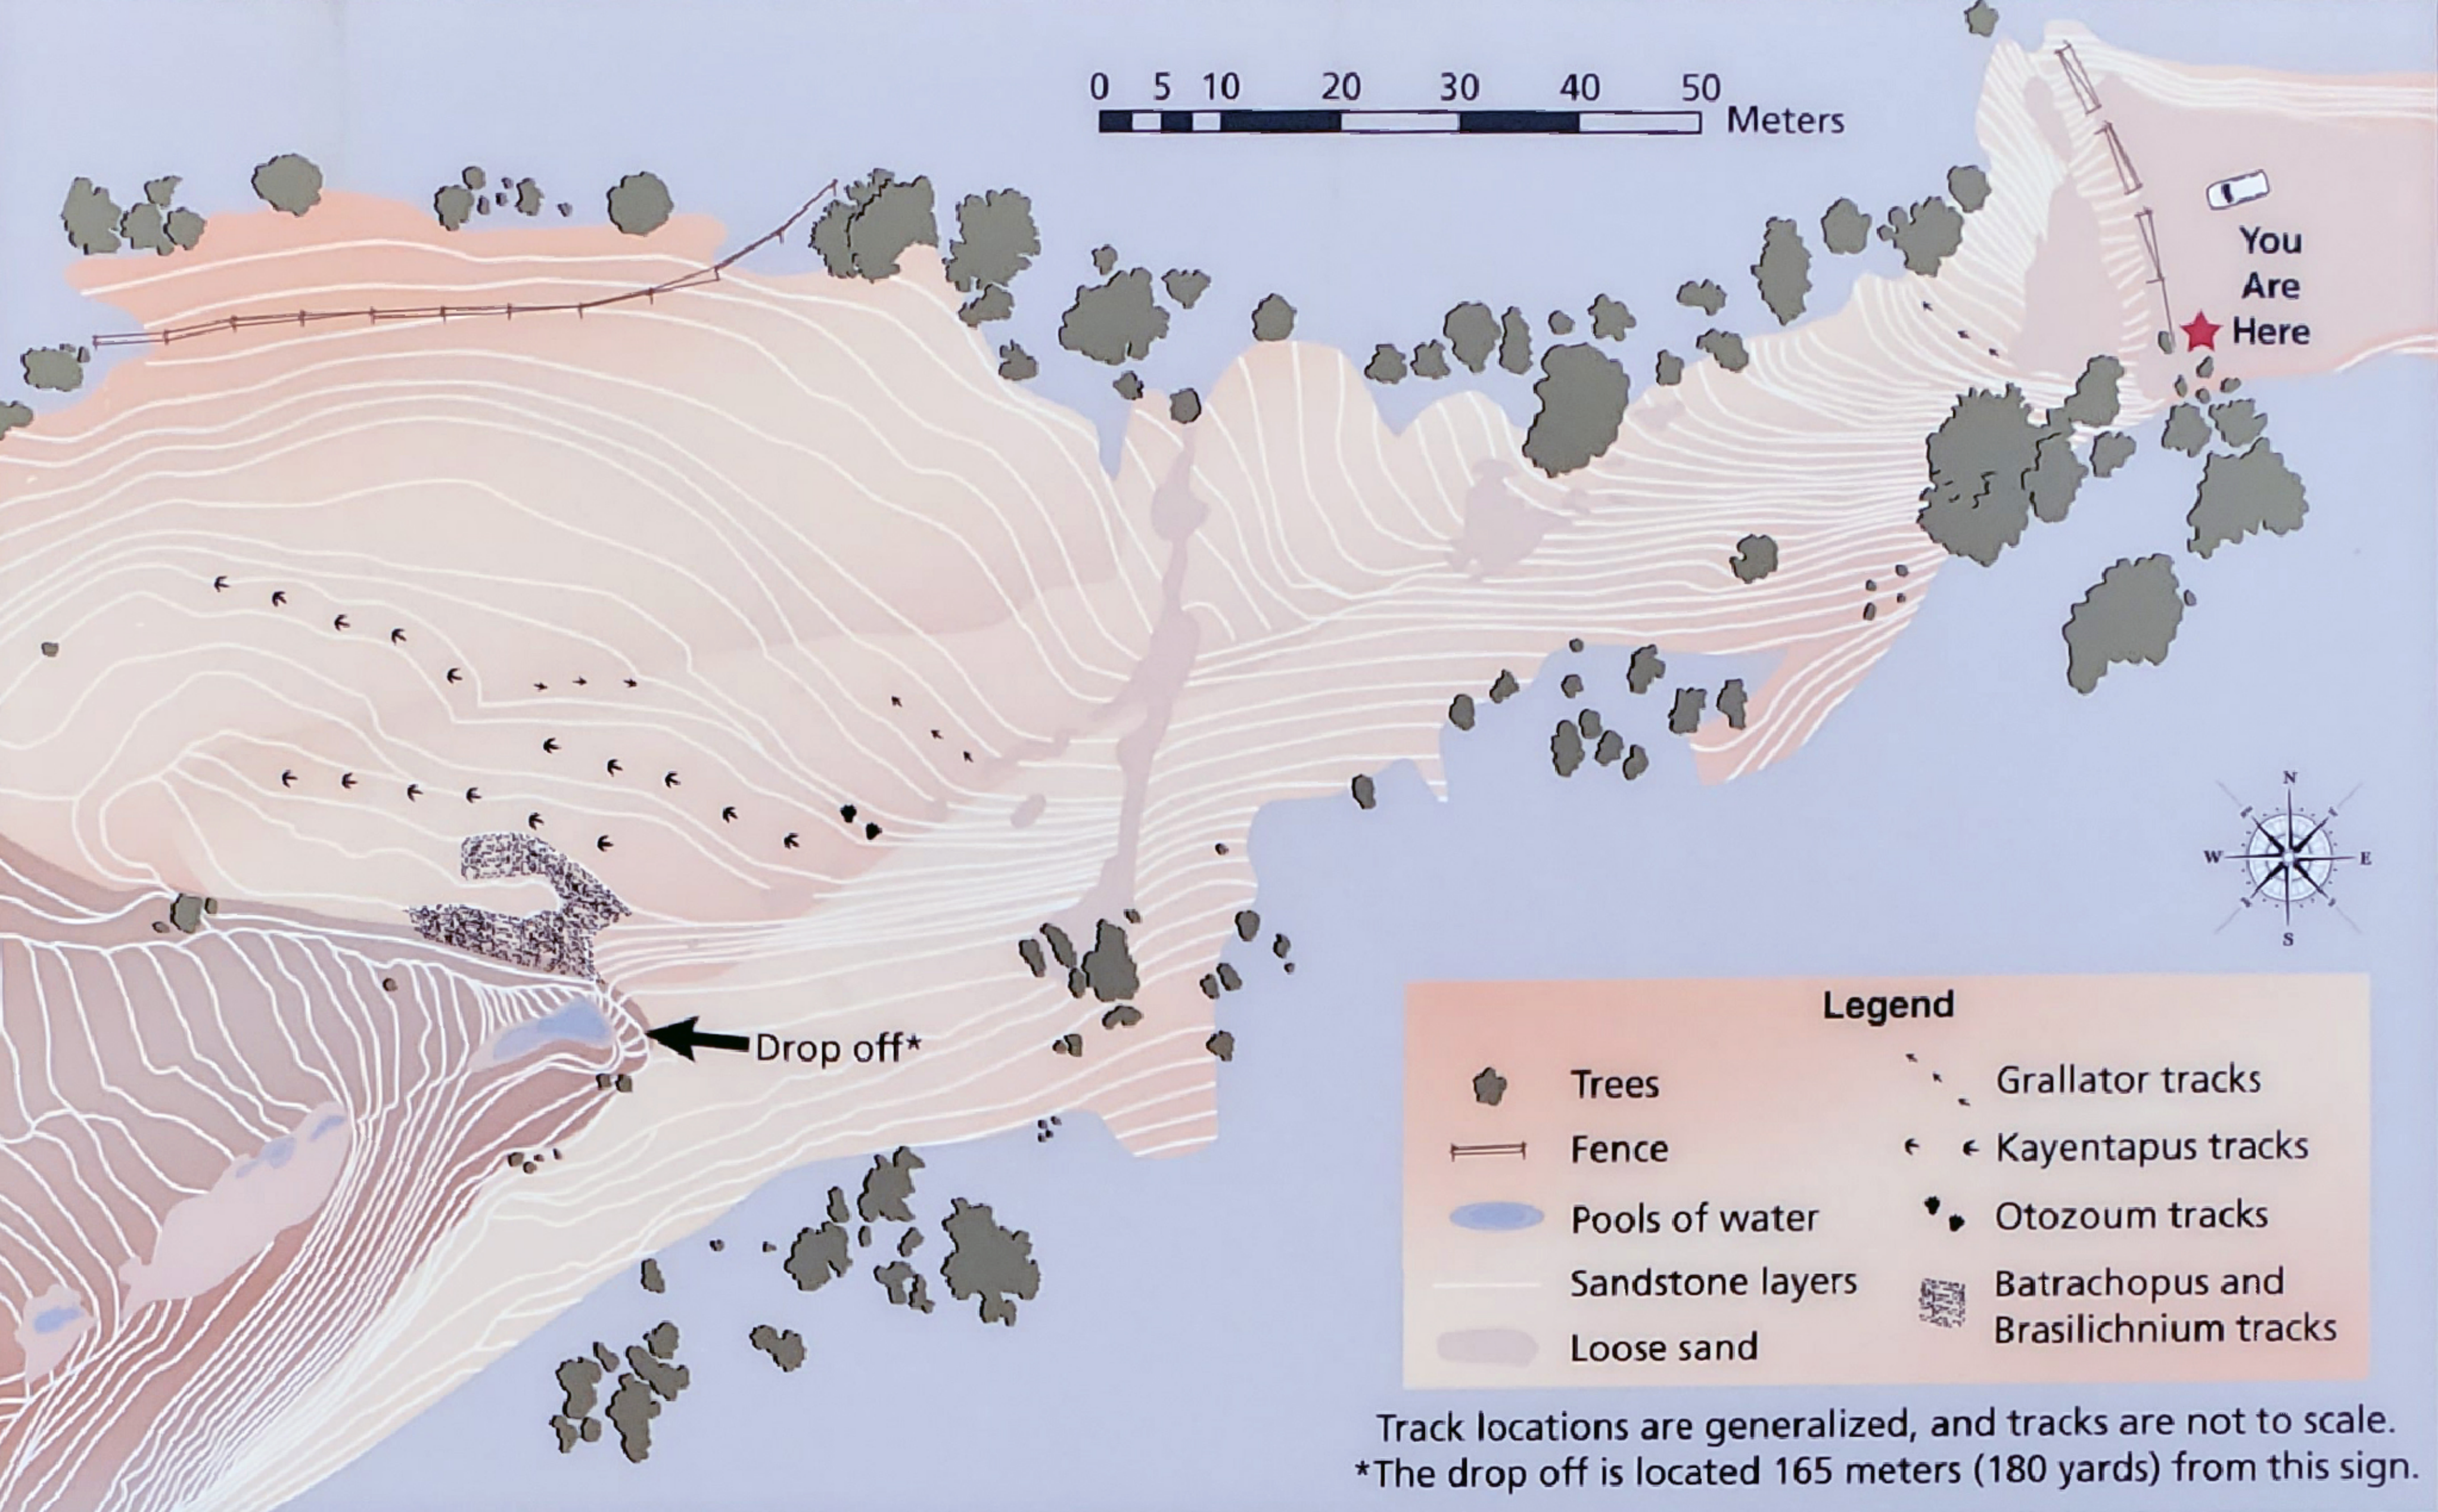

0 5 10 20 30 40 50 Meters

You Are Here

Drop off*

Legend

- | | | | |
|---|------------------|---|--------------------------------------|
|  | Trees |  | Gallator tracks |
|  | Fence |  | Kayentapus tracks |
|  | Pools of water |  | Otozoum tracks |
|  | Sandstone layers |  | Batrachopus and Brasilichnium tracks |
|  | Loose sand | | |

Track locations are generalized, and tracks are not to scale.
*The drop off is located 165 meters (180 yards) from this sign.