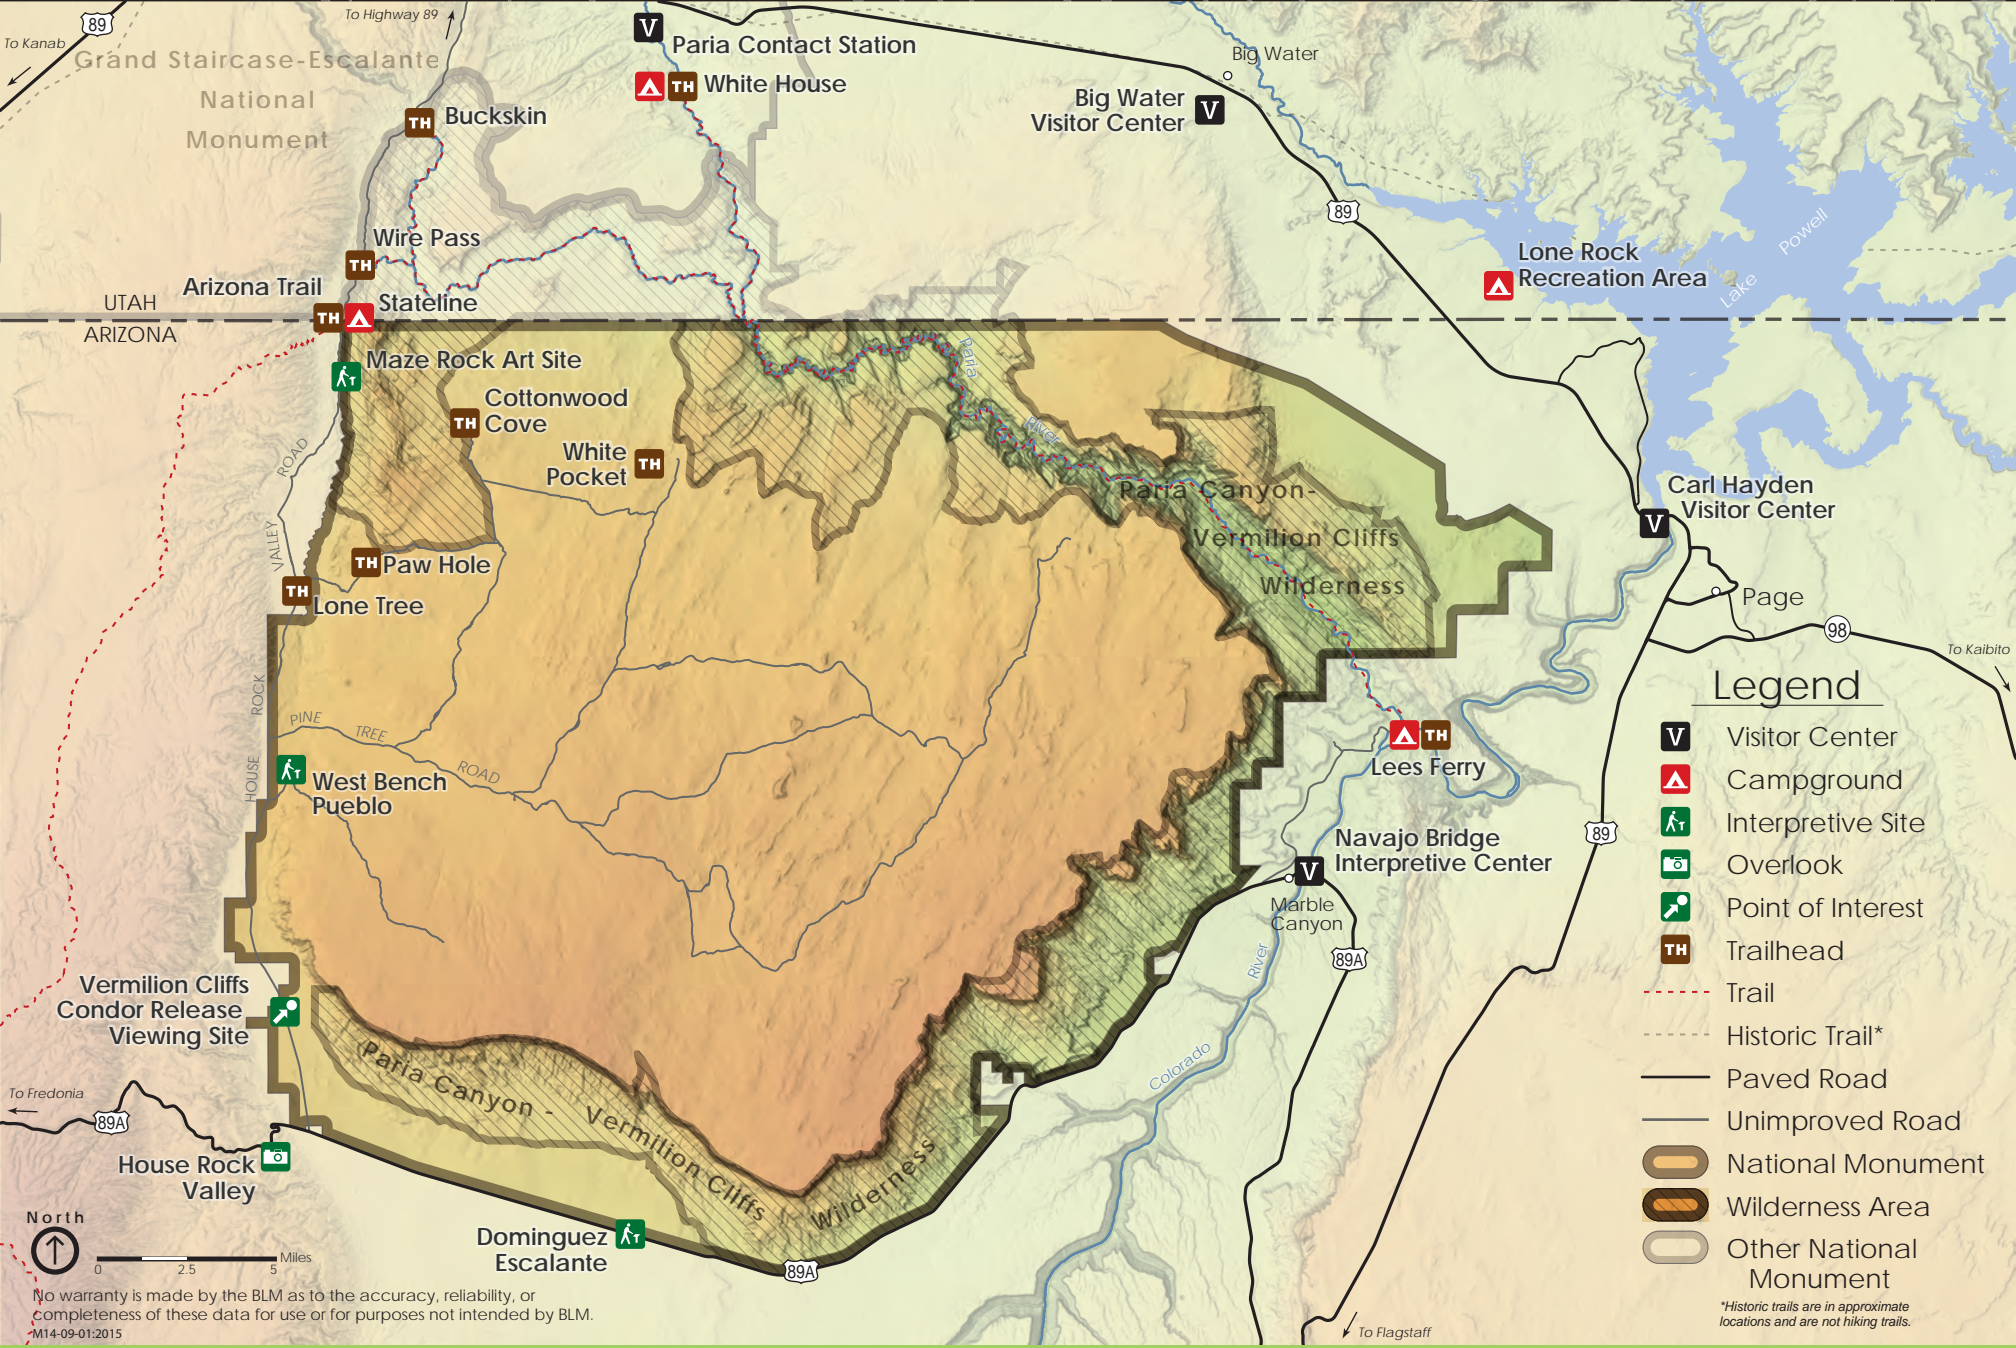

Vermilion Cliffs National Monument

Legend

- Visitor Center
- Campground
- Interpretive Site
- Overlook
- Point of Interest
- Trailhead
- Trail
- Historic Trail*
- Paved Road
- Unimproved Road
- National Monument
- Wilderness Area
- Other National Monument

No warranty is made by the BLM as to the accuracy, reliability, or completeness of these data for use or for purposes not intended by BLM.
M14-09-01:2015

*Historic trails are in approximate locations and are not hiking trails.