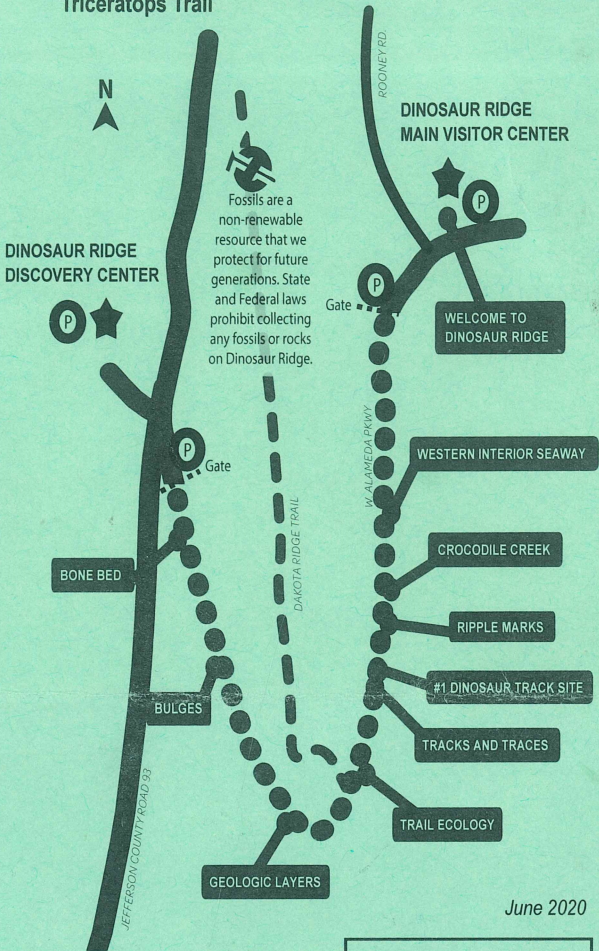

Walking Tours *(Exhibit Hall included)*

The **Full Walking Tour** is a guided tour of the entire Ridge, both East and West sides. An expert guide will interpret the dinosaur tracks and bones, local history, and geology while you view the real fossils. This is a one way, 1.25 mile tour and will take 1.5-2 hours.

Walk & Talk Tour: \$6 per person | 5 guests max | Fri-Sun

Audio Tour *(Exhibit Hall included)*

The self-guided Audio Tour takes you back in geological time and highlights 10 stops along the 2.5-mile round-trip.

Audio Tour: \$6 per download

Exhibit Hall

Designed to simulate a walk through diverse environments at different prehistoric dates, Trek Through Time features five sweeping, back-lit murals, which greet visitors and help bring to life Colorado's ancient environments.

Exhibit Hall: \$3 per person

June 2020

PLEASE NOTE: Masks are REQUIRED in the Exhibit Hall, gift shop, on buses, and walking tours. Social distancing between groups must be maintained.

To Golden and Triceratops Trail