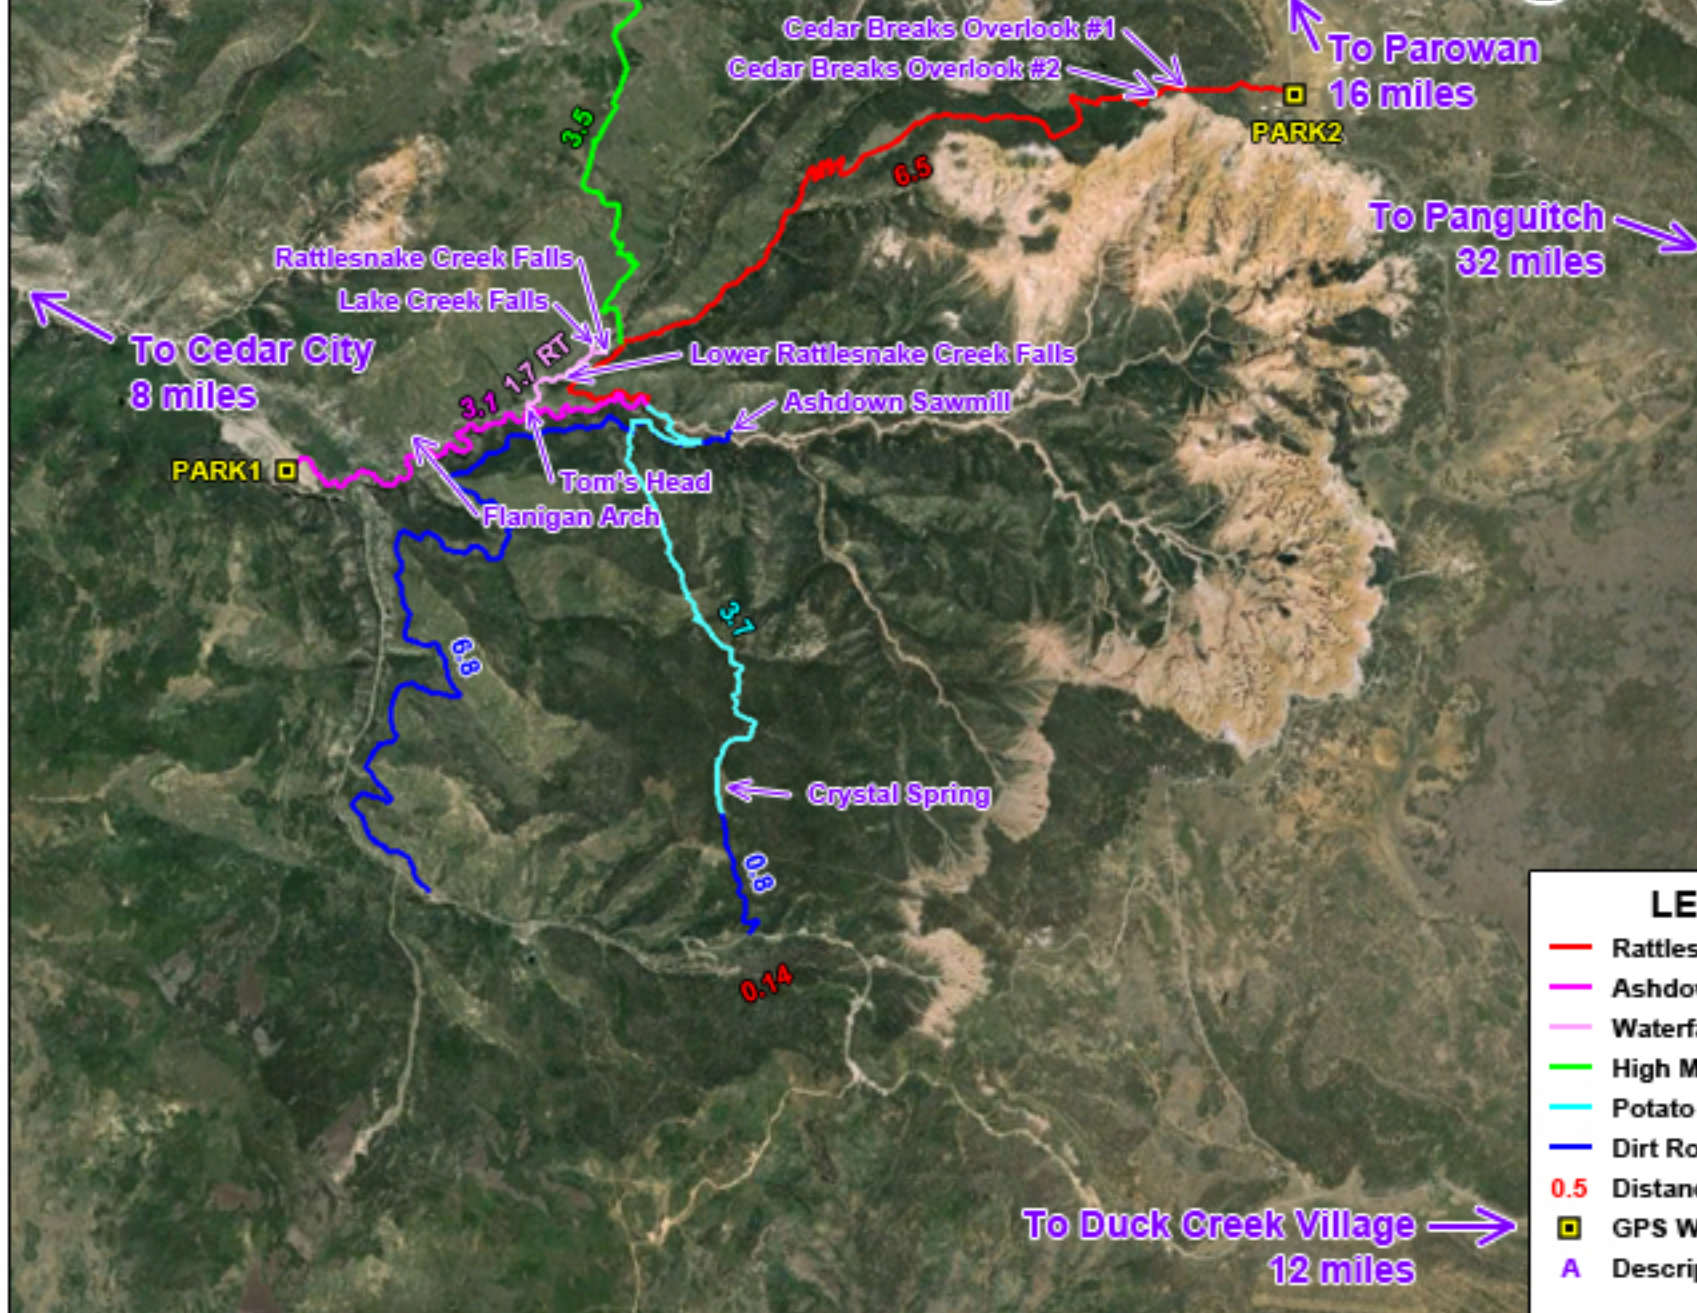

Rattlesnake Creek - Ashdown Gorge

Rattlesnake Creek - Ashdown Gorge

LEGEND

- Rattlesnake Creek Trail
- Ashdown Gorge Trail
- Waterfalls Side Trip
- High Mountain Trail
- Potato Hollow Trail
- Dirt Road
- Distance in Miles
- GPS Waypoint
- Descriptions

Rattlesnake Creek Trail

LEGEND

- Rattlesnake Creek Trail
- Ashdown Gorge Trail
- Waterfalls Side Trip
- High Mountain Trail
- Potato Hollow Trail
- Dirt Road
- 0.5 Distance in Miles
- GPS Waypoint
- A Descriptions

Rattlesnake Creek Trail

Ashdown Gorge

LEGEND

- Rattlesnake Creek Trail
- Ashdown Gorge Trail
- Waterfalls Side Trip
- High Mountain Trail
- Potato Hollow Trail
- Dirt Road
- 0.5 Distance in Miles
- GPS Waypoint
- A Descriptions

Ashdown Gorge