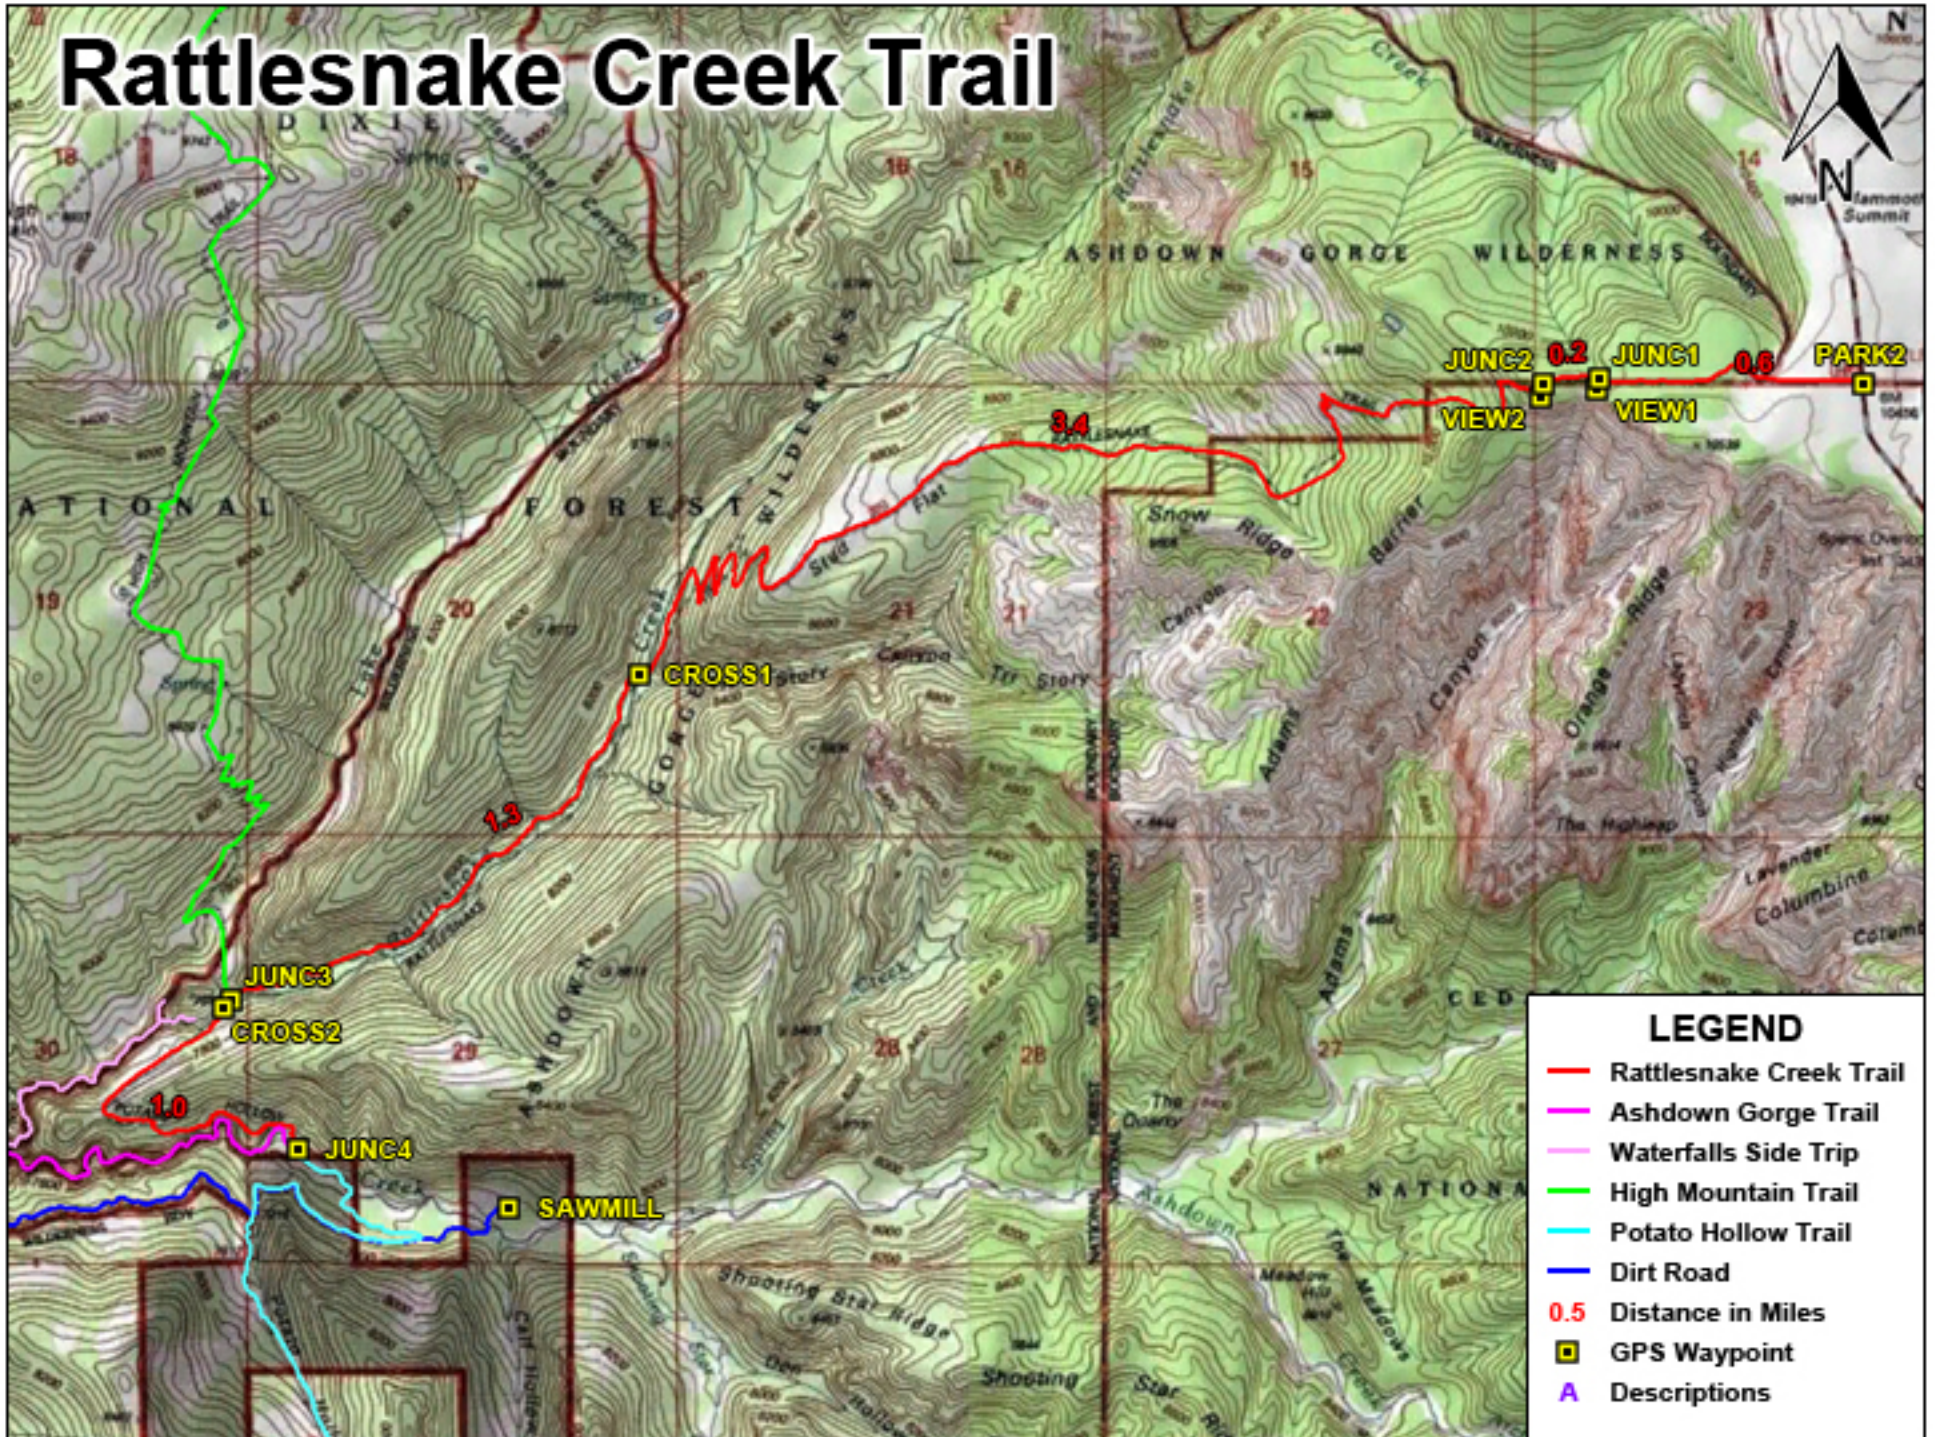

Rattlesnake Creek - Ashdown Gorge

Rattlesnake Creek - Ashdown Gorge

LEGEND

- Rattlesnake Creek Trail
- Ashdown Gorge Trail
- Waterfalls Side Trip
- High Mountain Trail
- Potato Hollow Trail
- Dirt Road
- Distance in Miles
- GPS Waypoint
- Descriptions

Rattlesnake Creek Trail

LEGEND

- Rattlesnake Creek Trail
- Ashdown Gorge Trail
- Waterfalls Side Trip
- High Mountain Trail
- Potato Hollow Trail
- Dirt Road
- 0.5 Distance in Miles
- GPS Waypoint
- A Descriptions

Rattlesnake Creek Trail

Ashdown Gorge

LEGEND

- Rattlesnake Creek Trail
- Ashdown Gorge Trail
- Waterfalls Side Trip
- High Mountain Trail
- Potato Hollow Trail
- Dirt Road
- 0.5 Distance in Miles
- GPS Waypoint
- A Descriptions

Ashdown Gorge