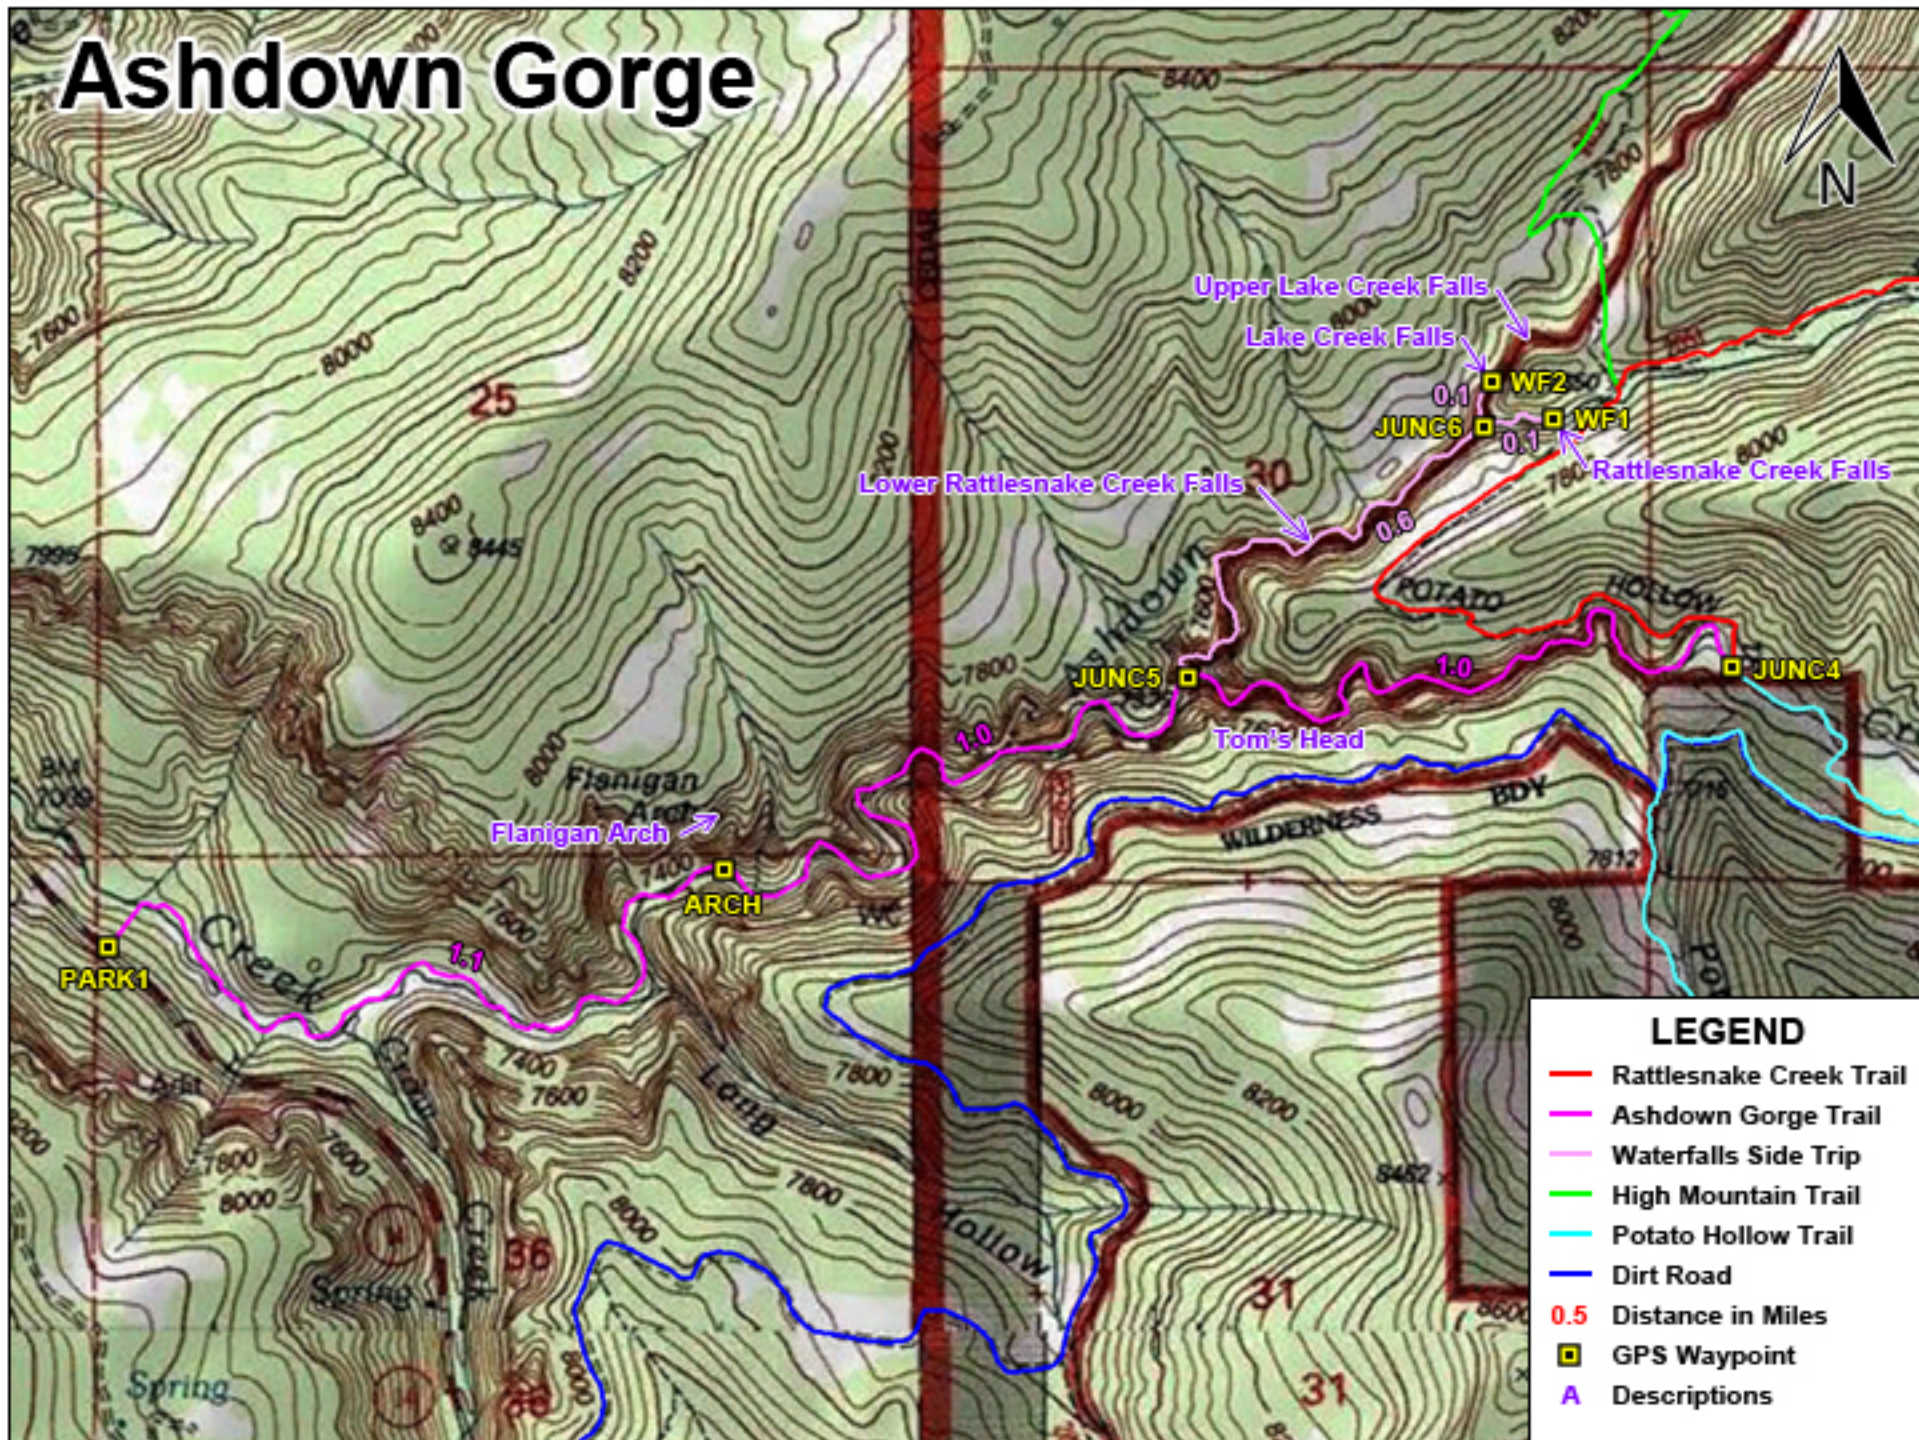

Rattlesnake Creek - Ashdown Gorge

Rattlesnake Creek - Ashdown Gorge

LEGEND

- Rattlesnake Creek Trail
- Ashdown Gorge Trail
- Waterfalls Side Trip
- High Mountain Trail
- Potato Hollow Trail
- Dirt Road
- Distance in Miles
- GPS Waypoint
- Descriptions

Rattlesnake Creek Trail

LEGEND

- Rattlesnake Creek Trail
- Ashdown Gorge Trail
- Waterfalls Side Trip
- High Mountain Trail
- Potato Hollow Trail
- Dirt Road
- 0.5 Distance in Miles
- GPS Waypoint
- A Descriptions

Rattlesnake Creek Trail

Ashdown Gorge

LEGEND

- Rattlesnake Creek Trail
- Ashdown Gorge Trail
- Waterfalls Side Trip
- High Mountain Trail
- Potato Hollow Trail
- Dirt Road
- 0.5 Distance in Miles
- GPS Waypoint
- A Descriptions

Ashdown Gorge