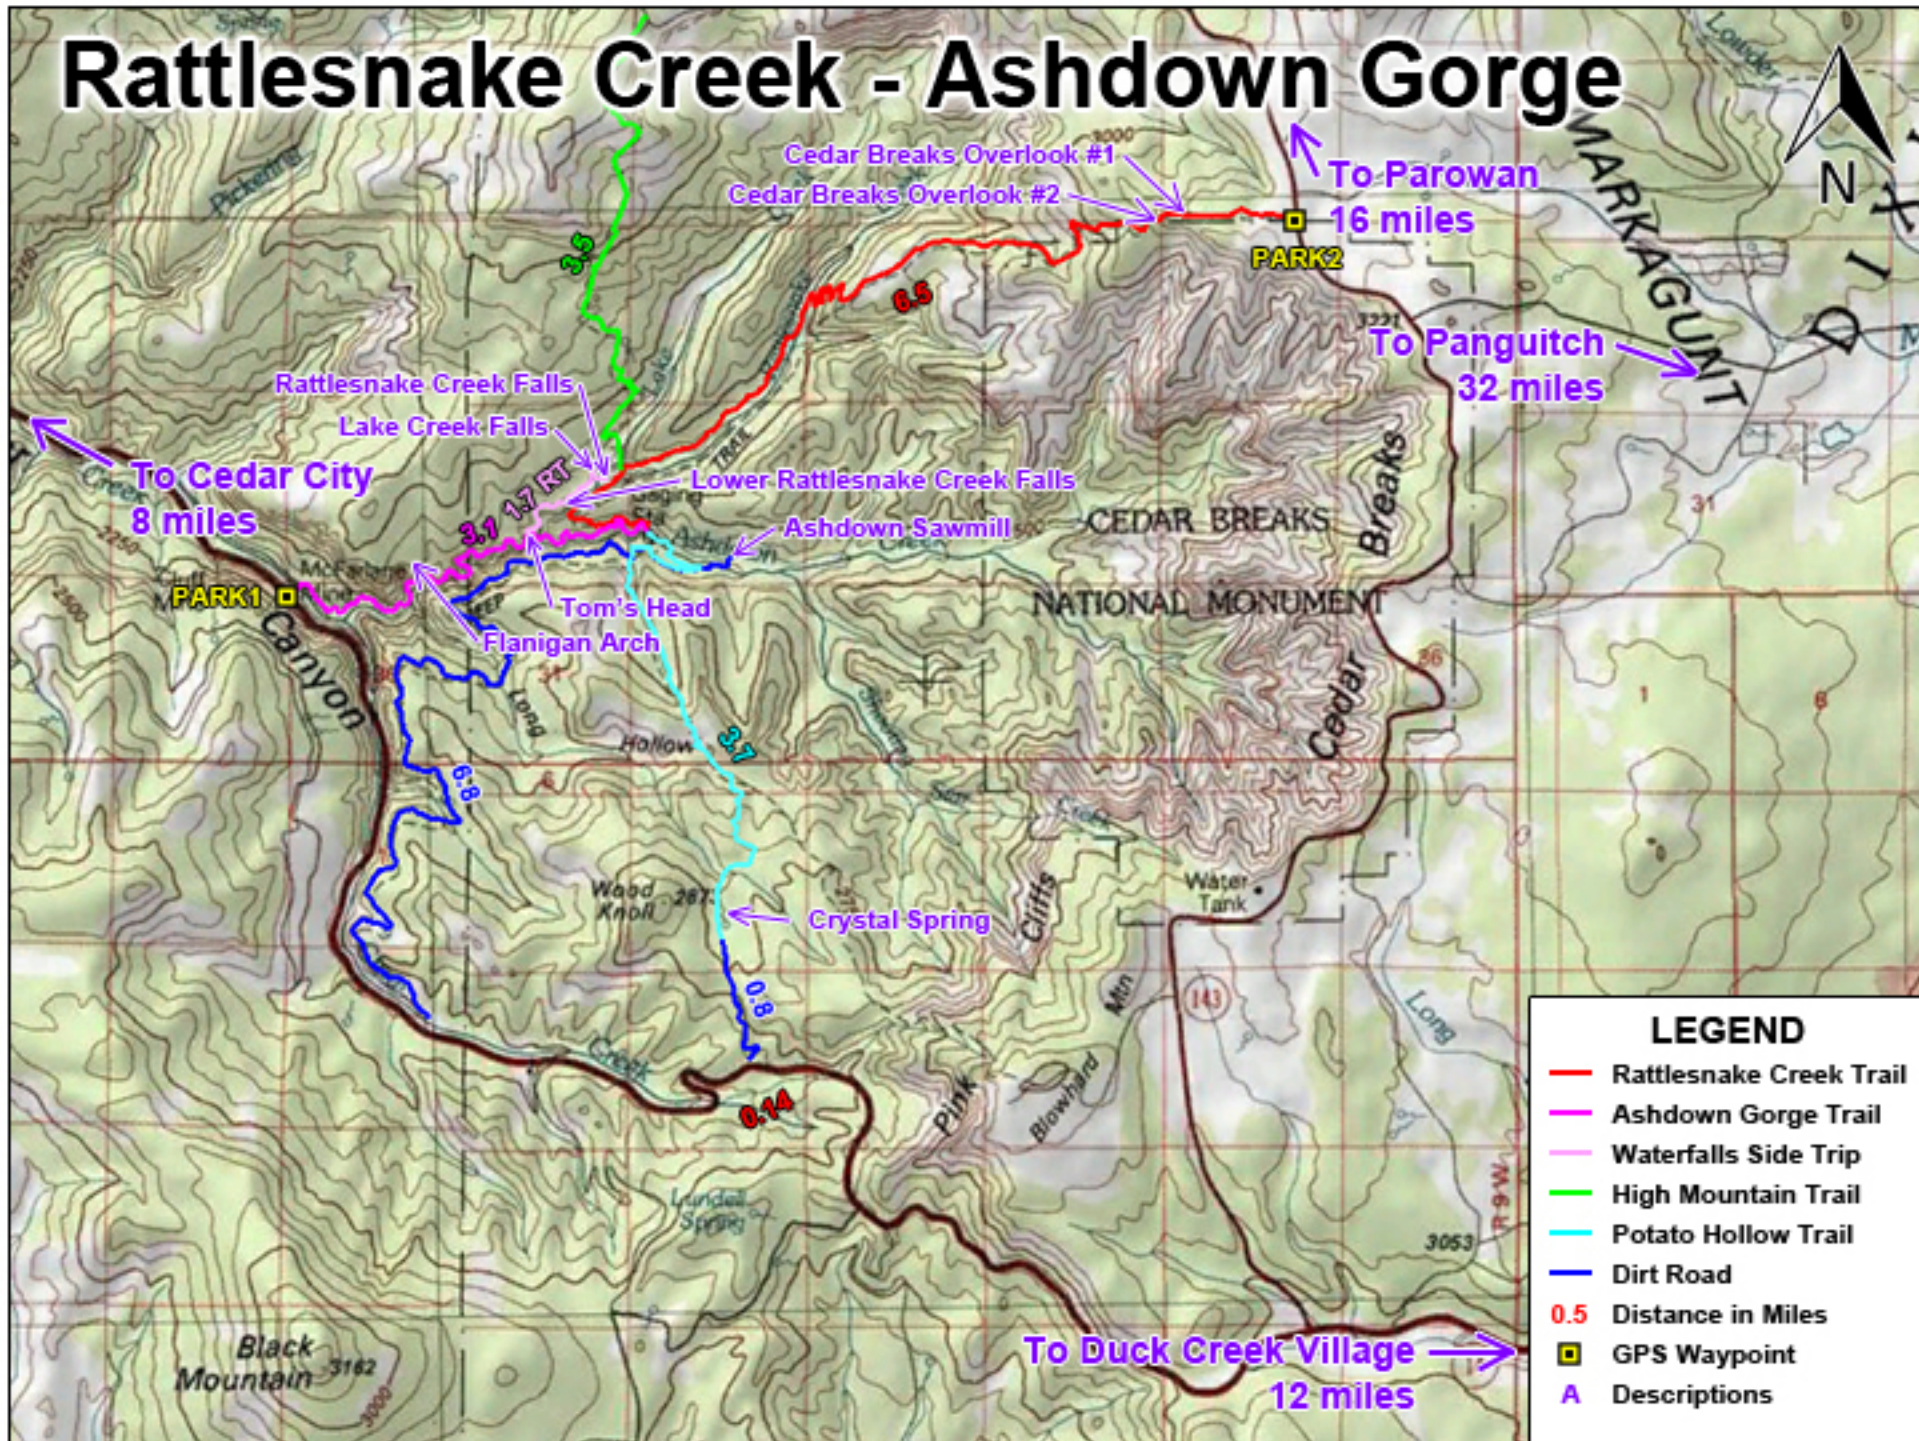

Rattlesnake Creek - Ashdown Gorge

Rattlesnake Creek - Ashdown Gorge

LEGEND

- Rattlesnake Creek Trail
- Ashdown Gorge Trail
- Waterfalls Side Trip
- High Mountain Trail
- Potato Hollow Trail
- Dirt Road
- Distance in Miles
- GPS Waypoint
- Descriptions

Rattlesnake Creek Trail

LEGEND

- Rattlesnake Creek Trail
- Ashdown Gorge Trail
- Waterfalls Side Trip
- High Mountain Trail
- Potato Hollow Trail
- Dirt Road
- 0.5 Distance in Miles
- GPS Waypoint
- A Descriptions

Rattlesnake Creek Trail

Ashdown Gorge

LEGEND

- Rattlesnake Creek Trail
- Ashdown Gorge Trail
- Waterfalls Side Trip
- High Mountain Trail
- Potato Hollow Trail
- Dirt Road
- 0.5 Distance in Miles
- GPS Waypoint
- A Descriptions

Ashdown Gorge