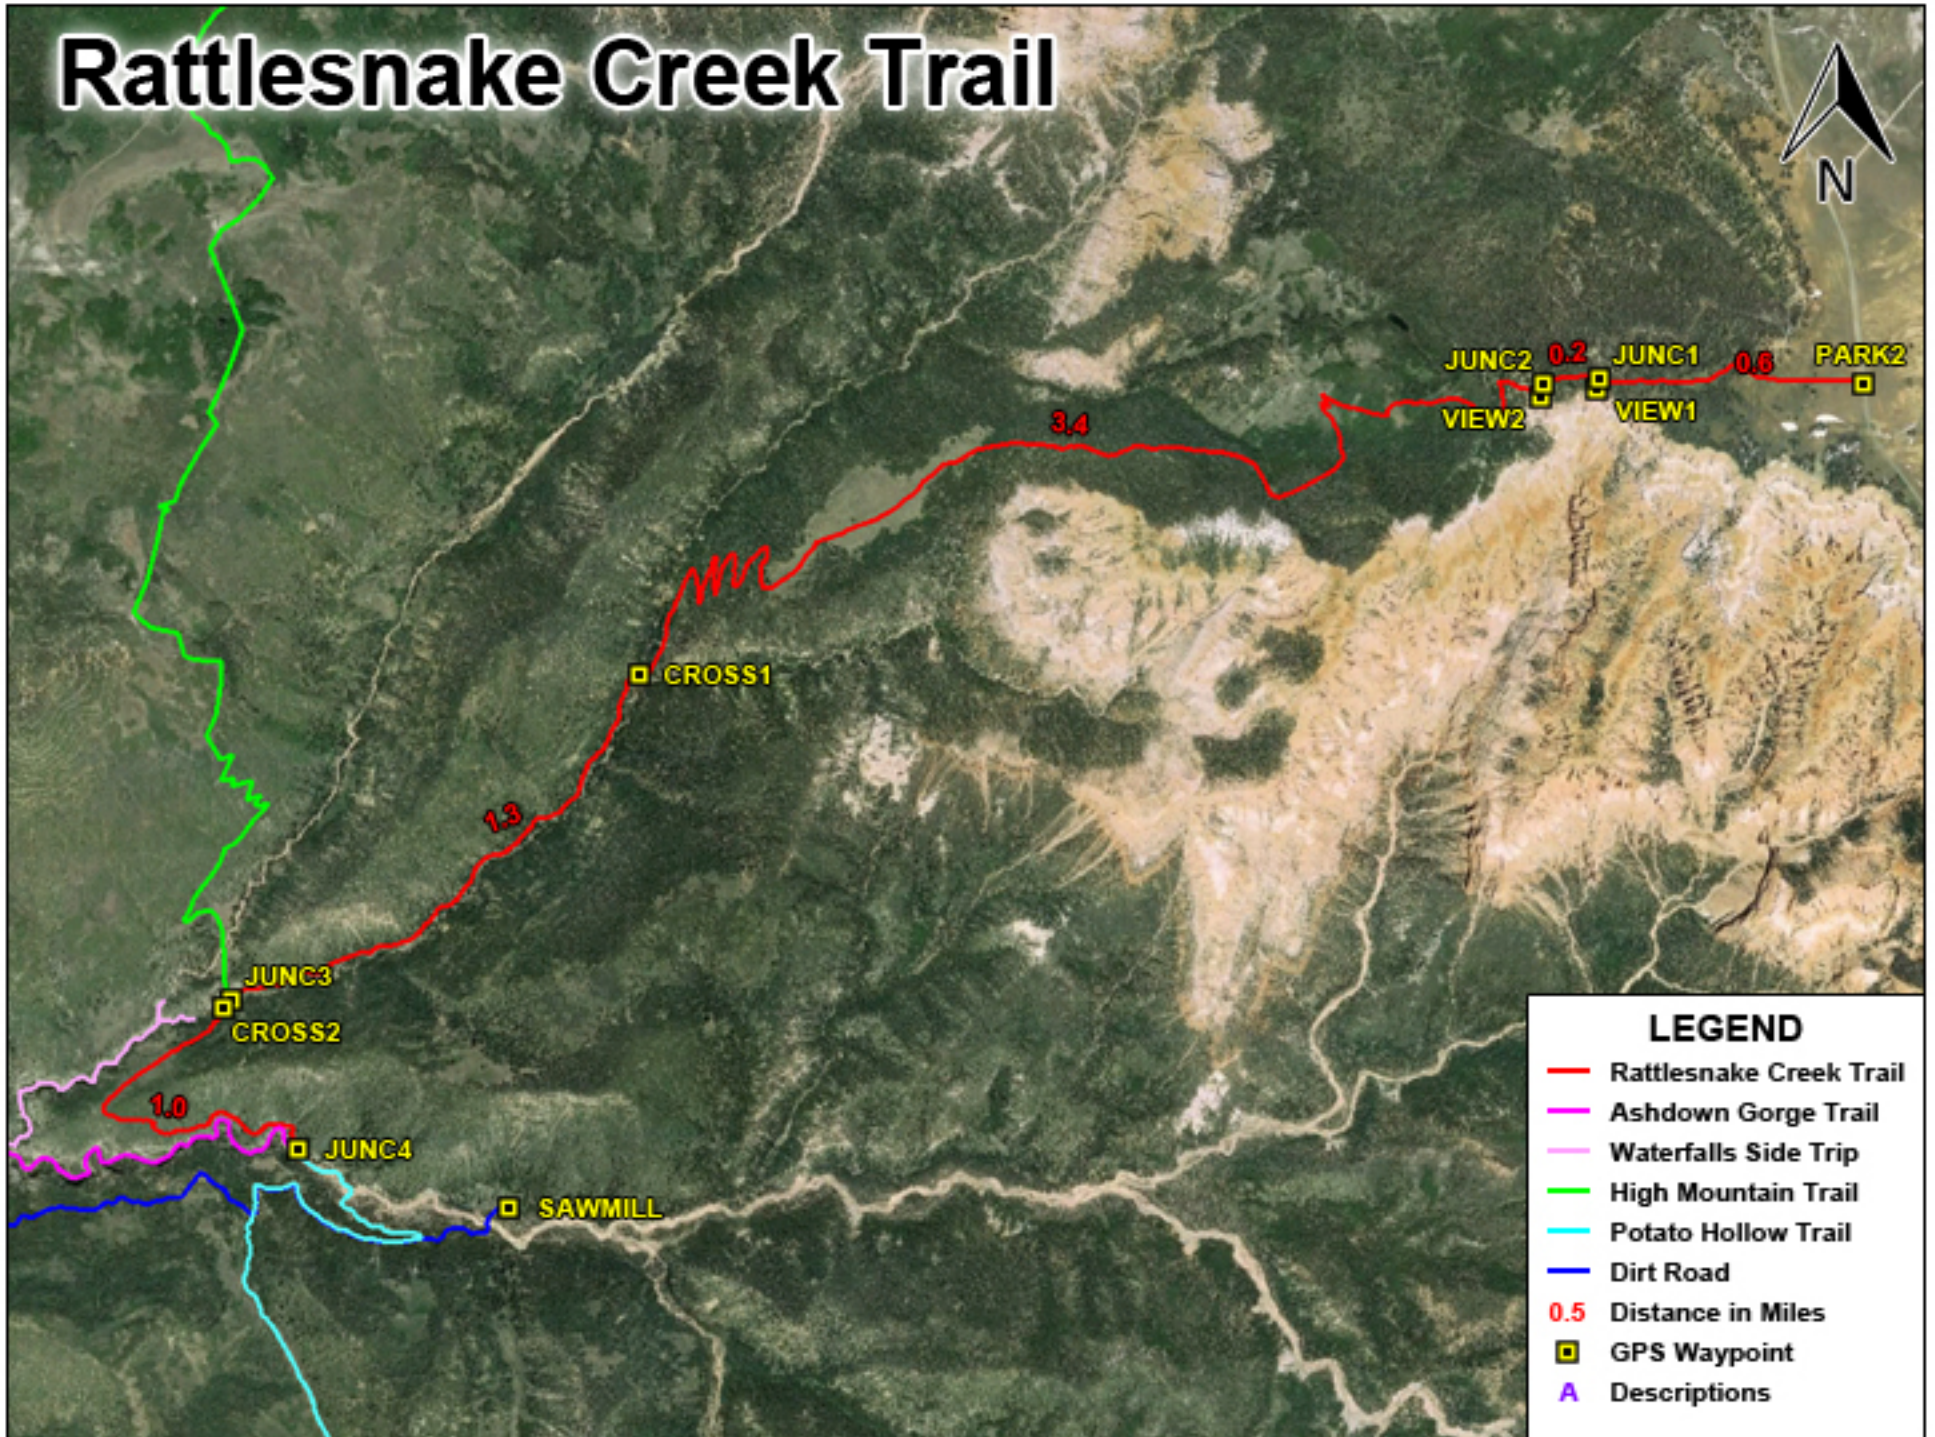

Rattlesnake Creek - Ashdown Gorge

Rattlesnake Creek - Ashdown Gorge

LEGEND

- Rattlesnake Creek Trail
- Ashdown Gorge Trail
- Waterfalls Side Trip
- High Mountain Trail
- Potato Hollow Trail
- Dirt Road
- Distance in Miles
- GPS Waypoint
- Descriptions

Rattlesnake Creek Trail

LEGEND

- Rattlesnake Creek Trail
- Ashdown Gorge Trail
- Waterfalls Side Trip
- High Mountain Trail
- Potato Hollow Trail
- Dirt Road
- 0.5 Distance in Miles
- GPS Waypoint
- A Descriptions

Rattlesnake Creek Trail

Ashdown Gorge

LEGEND

- Rattlesnake Creek Trail
- Ashdown Gorge Trail
- Waterfalls Side Trip
- High Mountain Trail
- Potato Hollow Trail
- Dirt Road
- 0.5 Distance in Miles
- GPS Waypoint
- A Descriptions

Ashdown Gorge