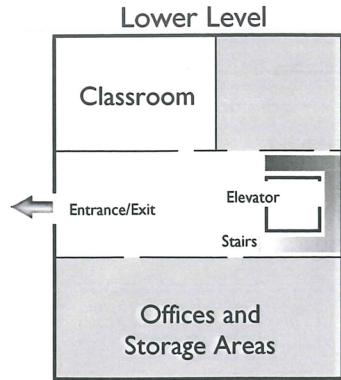

Welcome!

COLUMBIA GORGE
DISCOVERY CENTER & MUSEUM

5000 Discovery Dr, The Dalles, OR 97058
Exit 82 on I-84
541-296-8600 | www.gorgediscovery.org