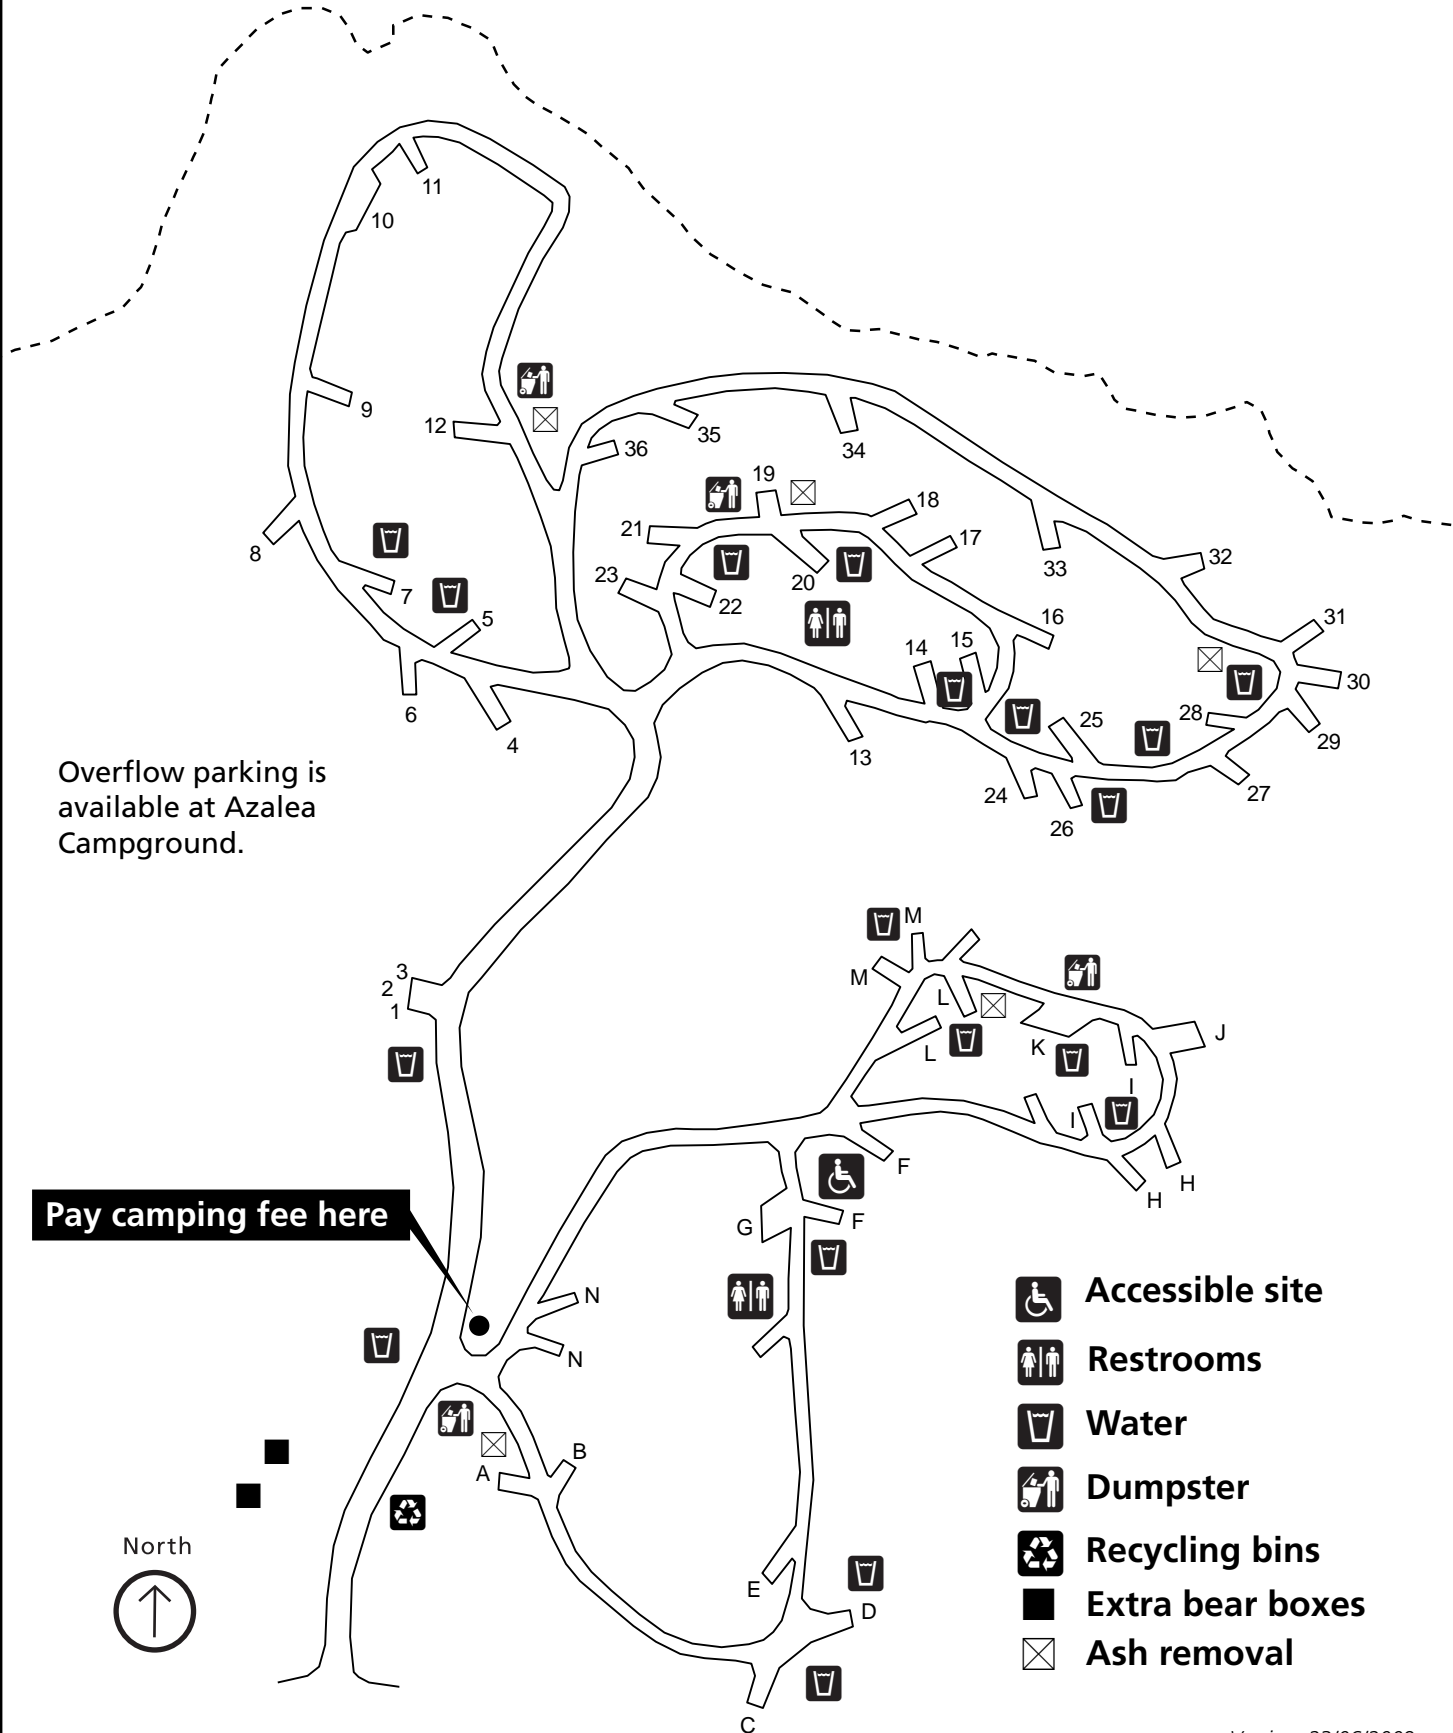

Crystal Springs Campground

National Park Service
U.S. Department of the Interior

Sequoia & Kings Canyon
National Parks

Overflow parking is available at Azalea Campground.

Pay camping fee here

-  Accessible site
-  Restrooms
-  Water
-  Dumpster
-  Recycling bins
-  Extra bear boxes
-  Ash removal