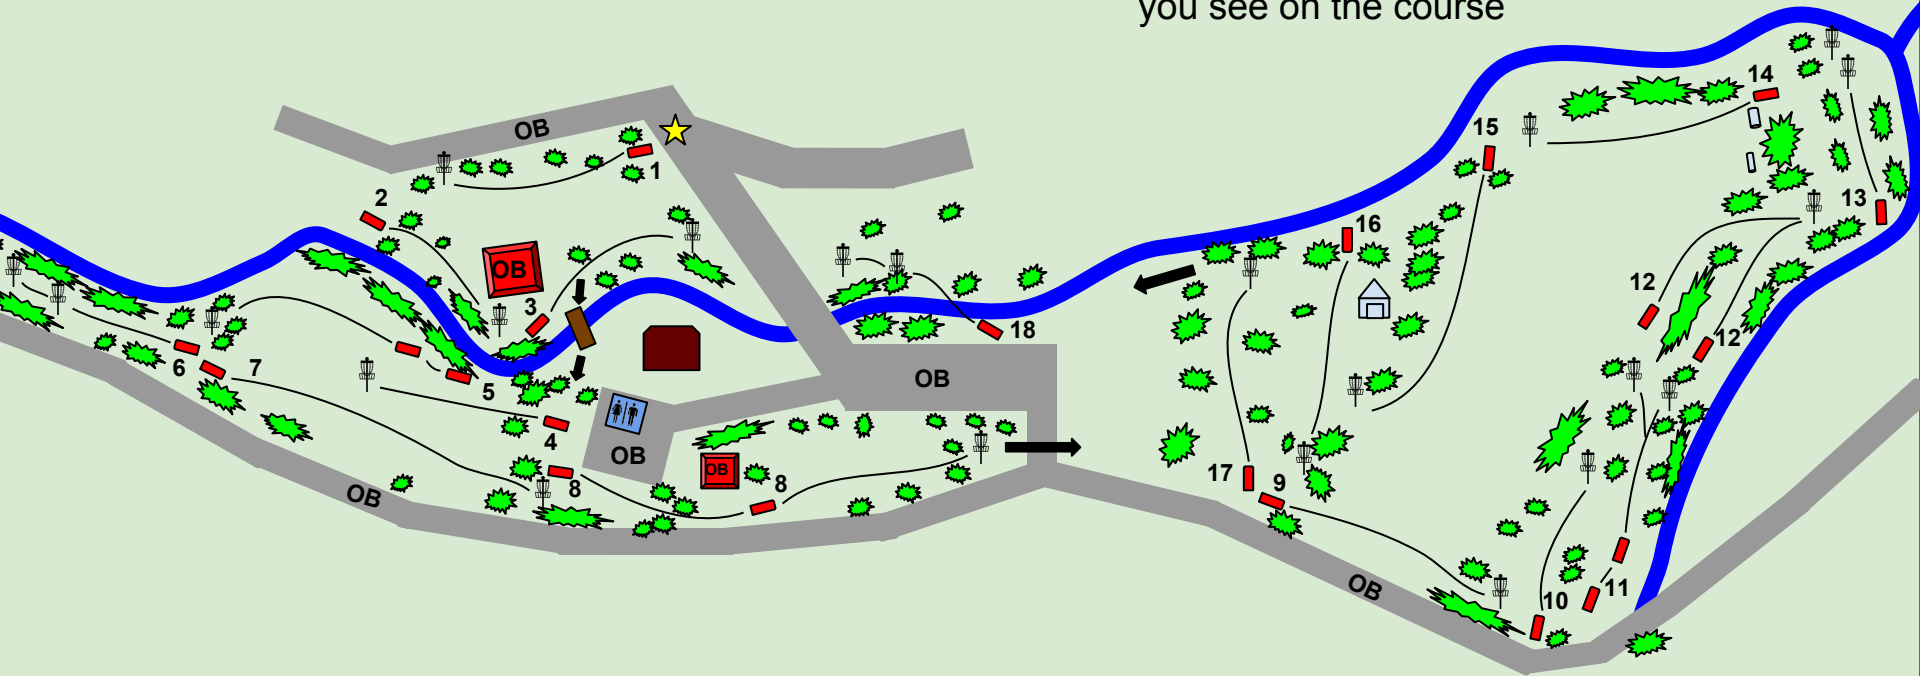

Jolley's Ranch Disc Golf Course

- All road, parking lots, running water, and playgrounds are out of bounds
- Do not vandalise or deface course and park equipment

- Share the park. Respect park patrons using the park. Such as photographers, campers and picnickers
- Keep it clean! Pick up and pack out any trash you see on the course

Hole	1	2	3	4	5	6	7	8	9	10	11	12	13	14	15	16	17	18
Par	3	3	3	3	3	3	3	3/4	3	3	3	3	3	3	3	3	3	3
Feet	294	182	220	277	265 300	190 220	502	363 570	361	225	255 285	265 306	156 198	390	336	318	285	195 225