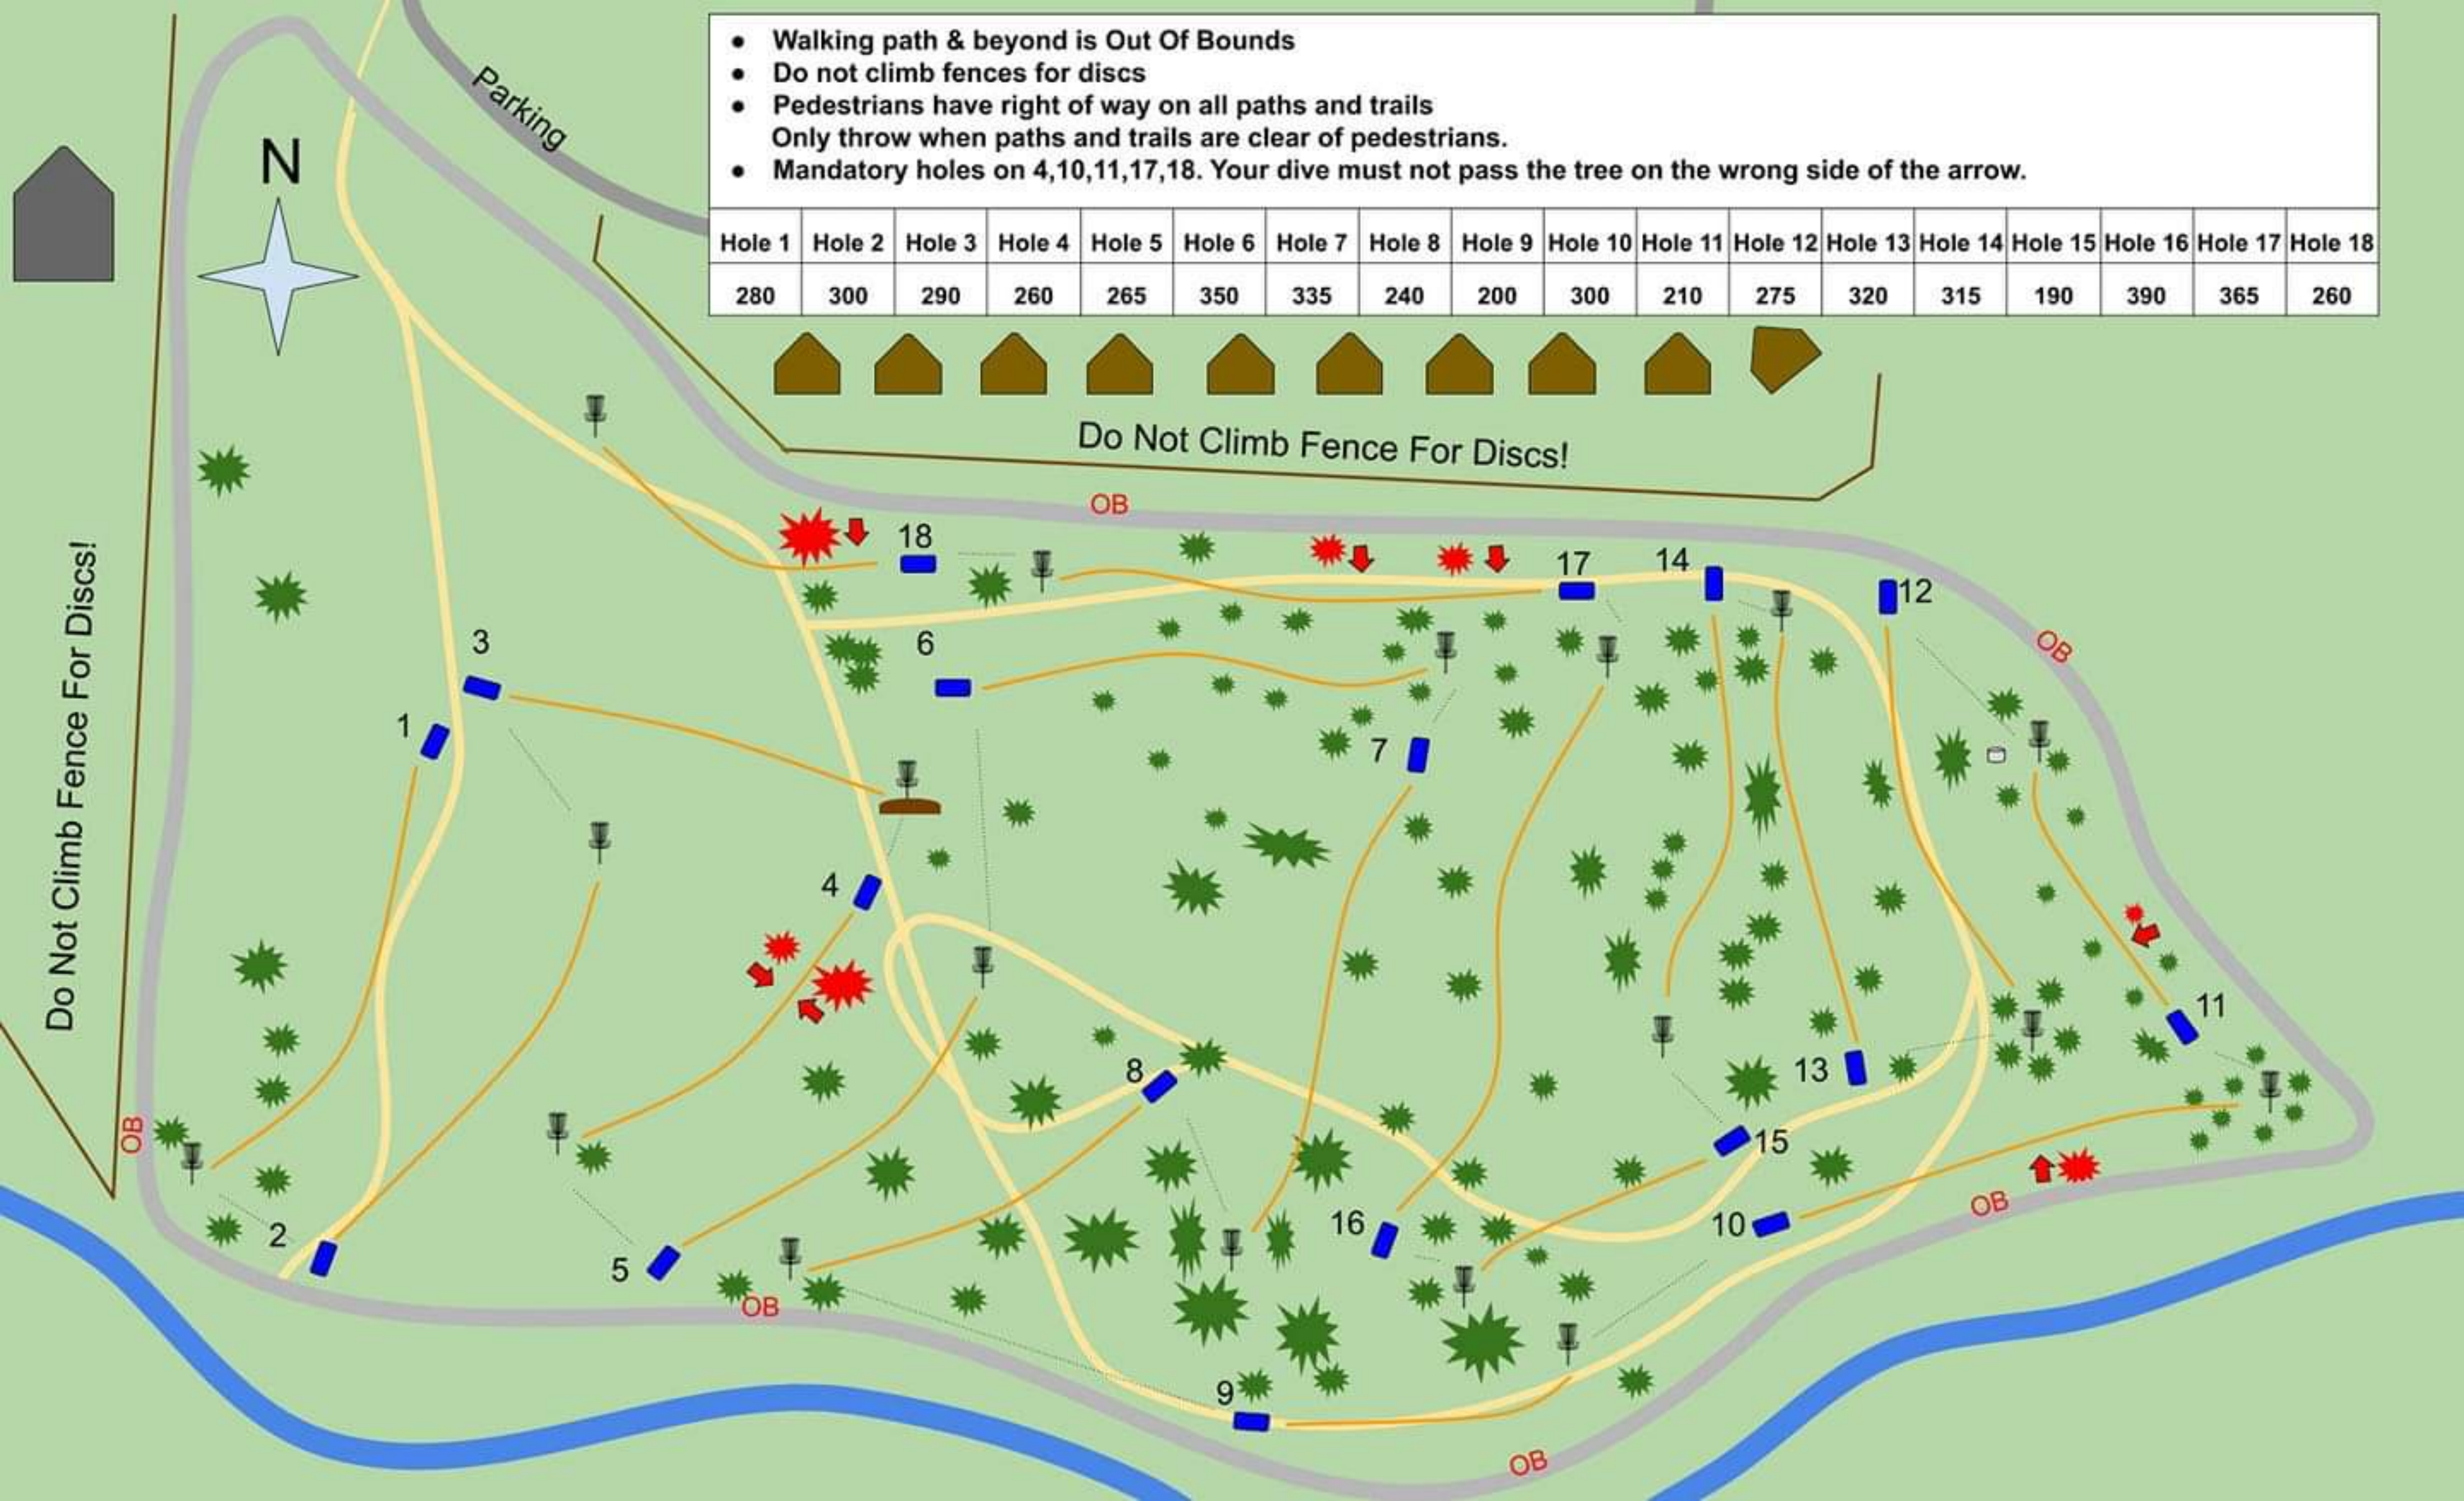

- Walking path & beyond is Out Of Bounds
- Do not climb fences for discs
- Pedestrians have right of way on all paths and trails  
Only throw when paths and trails are clear of pedestrians.
- Mandatory holes on 4,10,11,17,18. Your dive must not pass the tree on the wrong side of the arrow.

Hole 1	Hole 2	Hole 3	Hole 4	Hole 5	Hole 6	Hole 7	Hole 8	Hole 9	Hole 10	Hole 11	Hole 12	Hole 13	Hole 14	Hole 15	Hole 16	Hole 17	Hole 18
280	300	290	260	265	350	335	240	200	300	210	275	320	315	190	390	365	260

Do Not Climb Fence For Discs!

Do Not Climb Fence For Discs!

N

Parking

OB

OB

OB

OB